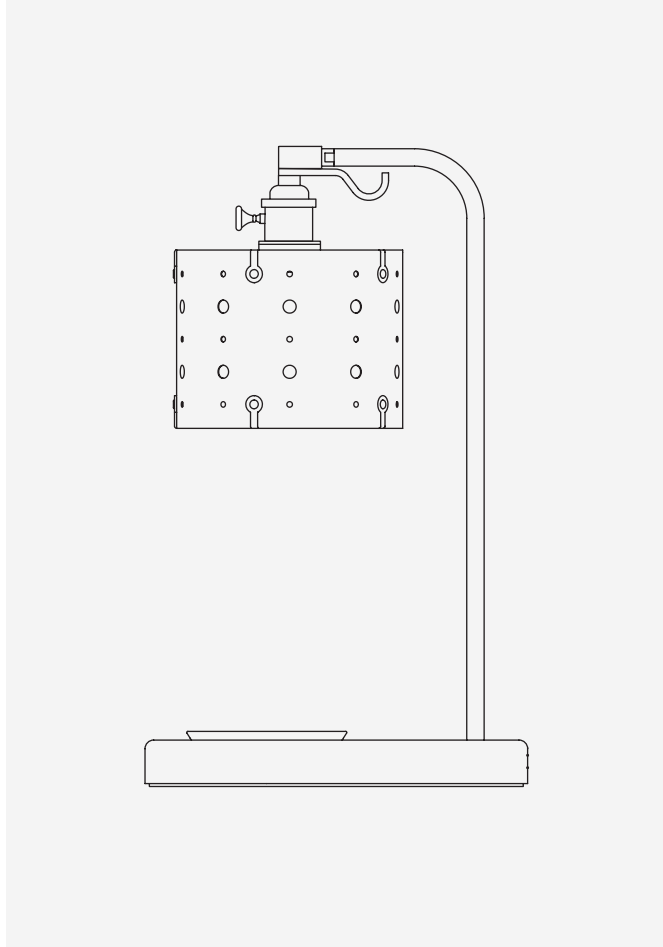

# CELESTE DESK LAMP

DESCRIPTION

The Celeste Desk Lamp sits upon a black walnut base, with a contrasting brass on/off switch. The hand-spun brass bowl fits neatly into the base and acts as the perfect place to keep paperclips, business cards, or other various baubles. The small drum shade is left open so that the soft light illuminates your workspace. Hand sewn with our Cloud Blue or Dogwood leather.

SPECIFICATIONS

Leather Shade

-  Cloud Blue
-  Dogwood

Lamp Base

-  Black Walnut

Metal

-  Satin Brass
-  Tumbled Brass

Cord

We recommend using a microfiber dust cloth to care for wood fixtures. Kindly avoid additional cleaners and products.

DIMENSIONS	ISOMETRIC
<p>Height: 18.5" H</p> <p>Base: 11" L x 7" W x 1.25" H</p> <p>Shade: 5" H x 6.5" DIA</p> <p>Arm: 22.5" L</p> <p>Cord: 8.5' L</p>	

DIMENSIONS	SIDE
<p>Height: 18.5" H</p> <p>Base: 11" L x 7" W x 1.25" H</p> <p>Shade: 5" H x 6.5" DIA</p> <p>Arm: 22.5" L</p> <p>Cord: 8.5' L</p>	