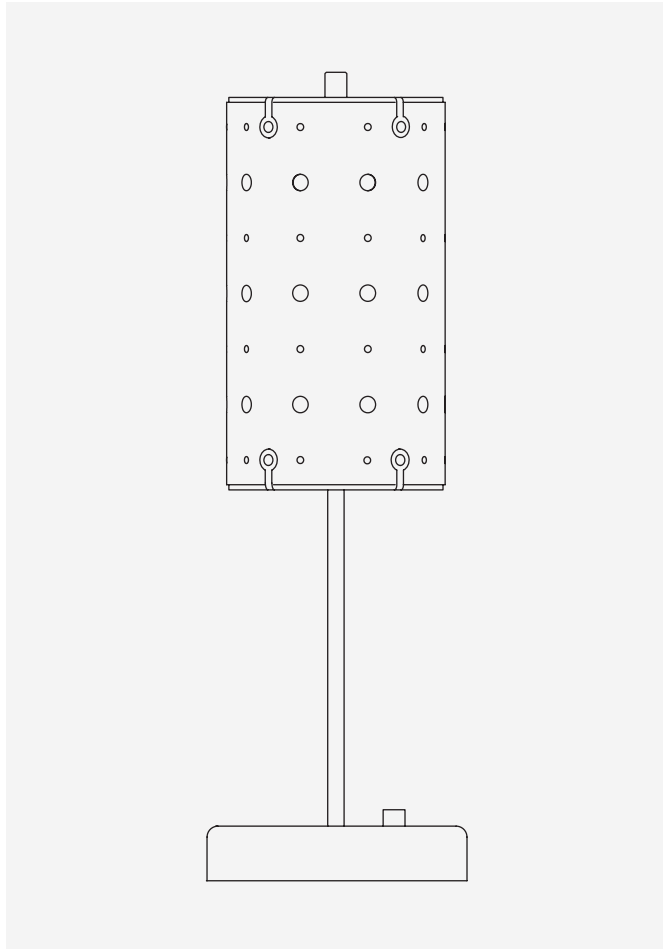

CELESTE ACCENT LAMP

DESCRIPTION

The Celeste Accent Lamp sits upon a black walnut base, with a contrasting brass on/off switch. The small cylinder shade is left open so that the soft light illuminates your workspace, without compromising the delicate cast of light peeking through the perforated brass top. Hand sewn with our Cloud Blue or Dogwood leather.

SPECIFICATIONS

Leather Shade

-  Cloud Blue
-  Dogwood

Lamp Base

-  Black Walnut

Metal

-  Satin Brass
-  Tumbled Brass

Cord

-  Brown Rayon Cord

Materials	Leather, satin brass, tumbled brass, black walnut, brown rayon cord.
Lamping	1 x E26 base. 120 VAC
Bulb	To ensure lifelong performance we recommend the use of LED bulbs under 40 watts.
Certification	Can be UL certified. Please inquire.
Product Weight (lbs)	4.85

We recommend using a microfiber dust cloth to care for wood fixtures. Kindly avoid additional cleaners and products.

DIMENSIONS

Shade: 9" H x 5" DIA
Height: 18.5"
Base: 6" DIA x 1.25" H
Cord: 8.5' L

ISOMETRIC