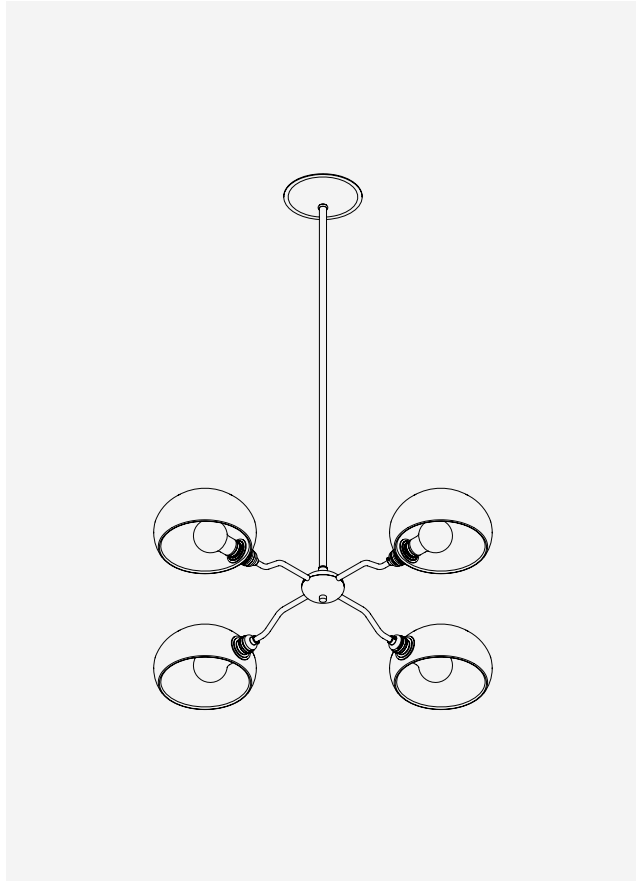

BAKER CHANDELIER

DESCRIPTION

Designed to cast a seamless, linear glow that extends gracefully, it's the perfect solution for spaces with lower ceilings. The Baker is a versatile addition to the Lostine collection, allowing you to position each shade up or down, adapting effortlessly to any setting and lighting requirements. The initial offering features either matte white dove or cream gloss shades, embodying the classic Lostine ethos of simplicity, modernity, and minimalism.

SPECIFICATIONS

SHADE

Cream

Dove

METAL

Antique Brass

Satin Brass

CANOPY + PUCK

Black Walnut

Clear Maple

MATERIALS

Stoneware ceramic, brass, clear maple, black walnut.

LAMPING

4-ARM: 4 x E26 Lamp Base. 120VAC.
6-ARM: 6 x E26 Lamp Base. 120VAC.

BULB

To ensure lifelong performance we recommend the use of LED bulbs under 40 watts.

Canopy: 5.5" DIA
Drop Height: 36" H (Standard)
Diameter: 30.625" DIA
Shade: 4.125" H
7.25" DIA

+ Please inquire for drops longer than 36"

	BOTTOM VIEW
--	-------------

SIX ARM CONFIGURATION	ISOMETRIC VIEW
-----------------------	----------------