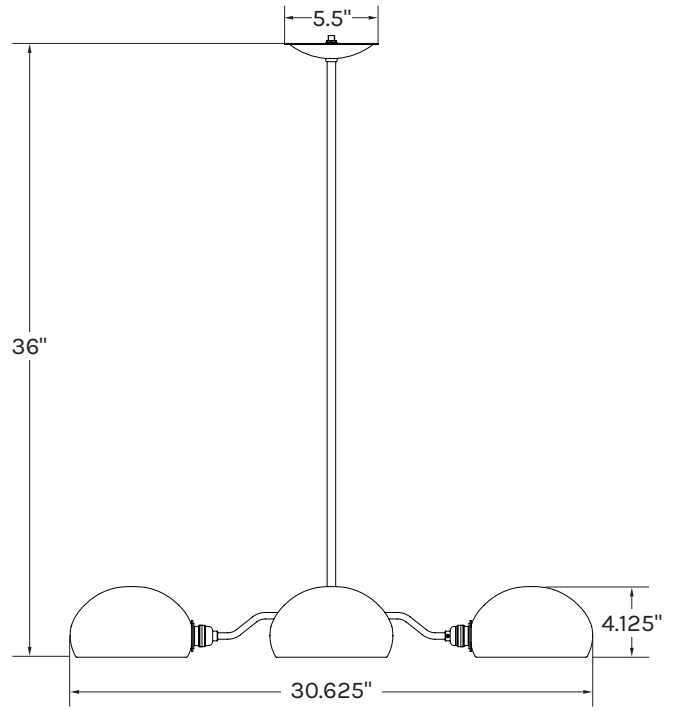

NOTES

1. Dimming compatible.
2. This item is made-to-order with a 16 - 20 week production lead time prior to shipping.
3. Finish samples available upon request.

FOUR ARM CONFIGURATION	ISOMETRIC VIEW
------------------------	----------------

Canopy: 5.5" DIA
Drop Height: 36" H (Standard)
Diameter: 30.625" DIA
Shade: 4.125" H
7.25" DIA

+ Please inquire for drops longer than 36"

	BOTTOM VIEW
--	-------------

SIX ARM CONFIGURATION	ISOMETRIC VIEW
-----------------------	----------------

Canopy: 5.5" DIA
 Drop Height: 36" H (Standard)
 Total Length: 48" L
 Total Width: 26.5" W
 Shade: 4.125" H
 7.25" DIA

+ Please inquire for drops longer than 36"

	BOTTOM VIEW
--	-------------