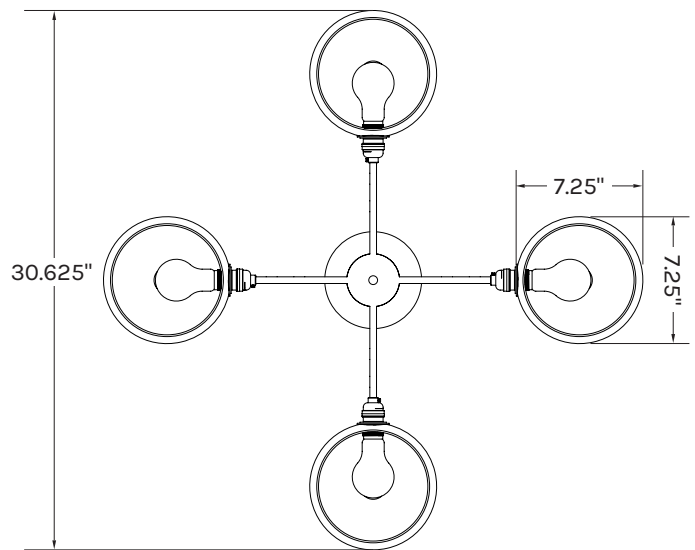

NOTES

1. Dimming compatible.
2. This item is made-to-order with a 16 - 20 week production lead time prior to shipping.
3. Finish samples available upon request.

FOUR ARM CONFIGURATION	ISOMETRIC VIEW
------------------------	----------------

Canopy: 5.5" DIA
Drop Height: 36" H (Standard)
Diameter: 30.625" DIA
Shade: 4.125" H
7.25" DIA

+ Please inquire for drops longer than 36"

	BOTTOM VIEW
--	-------------

SIX ARM CONFIGURATION	ISOMETRIC VIEW
-----------------------	----------------

Canopy: 5.5" DIA
 Drop Height: 36" H (Standard)
 Total Length: 48" L
 Total Width: 26.5" W
 Shade: 4.125" H
 7.25" DIA

+ Please inquire for drops longer than 36"

	BOTTOM VIEW
--	-------------