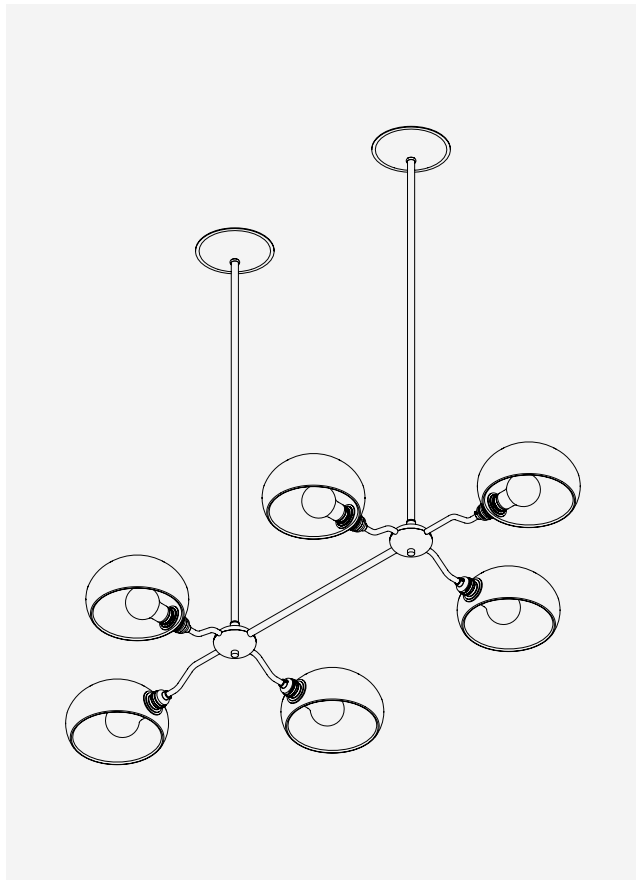

BAKER CHANDELIER

DESCRIPTION

Designed to cast a seamless, linear glow that extends gracefully, it's the perfect solution for spaces with lower ceilings. The Baker is a versatile addition to the Lostine collection, allowing you to position each shade up or down, adapting effortlessly to any setting and lighting requirements. The initial offering features either matte white dove or cream gloss shades, embodying the classic Lostine ethos of simplicity, modernity, and minimalism.

SPECIFICATIONS

SHADE

Cream

Dove

METAL

Antique Brass

Satin Brass

CANOPY + PUCK

Canopy: 5.5" DIA
Drop Height: 36" H (Standard)
Diameter: 30.625" DIA
Shade: 4.125" H
7.25" DIA

+ Please inquire for drops longer than 36"

	BOTTOM VIEW
--	-------------

SIX ARM CONFIGURATION	ISOMETRIC VIEW
-----------------------	----------------

Canopy: 5.5" DIA
 Drop Height: 36" H (Standard)
 Total Length: 48" L
 Total Width: 26.5" W
 Shade: 4.125" H
 7.25" DIA

+ Please inquire for drops longer than 36"

	BOTTOM VIEW
--	-------------