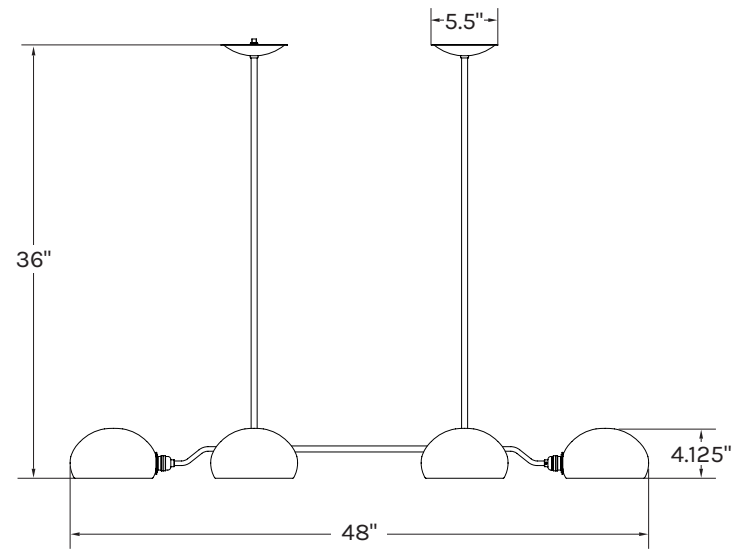

Canopy: 5.5" DIA
Drop Height: 36" H (Standard)
Diameter: 30.625" DIA
Shade: 4.125" H
7.25" DIA

+ Please inquire for drops longer than 36"

	BOTTOM VIEW
--	-------------

SIX ARM CONFIGURATION	ISOMETRIC VIEW
-----------------------	----------------

Canopy: 5.5" DIA
 Drop Height: 36" H (Standard)
 Total Length: 48" L
 Total Width: 26.5" W
 Shade: 4.125" H
 7.25" DIA

+ Please inquire for drops longer than 36"

	BOTTOM VIEW
--	-------------