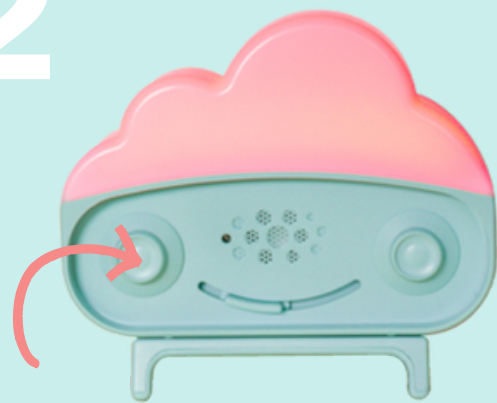

HOW TO DO MAGIC BREATHING WITH SNOOObie!

1

Get comfy!

2

Turn SNOOObie on

3

Pick a color

4

Select Magic Breathing

5

Fill your body with air when SNOOObie glows

6

Blow air out when SNOOObie dims