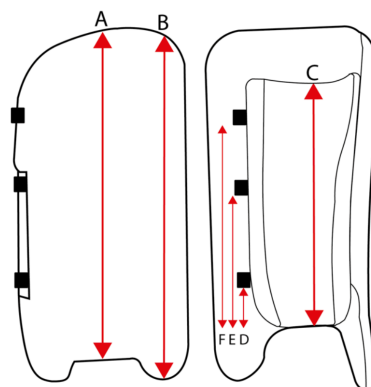

Goalkeeping: Resources

Measurements in CM		A	B	C	D	E
ELITE RANGE	X-LARGE	70	62	54	15	31
	LARGE	65	57	46	15	30
	MEDIUM	60	52	43	13	26
PRO RANGE	LARGE	65	56	47	9	21
	MEDIUM	58	50	43	8	18
GENESIS 0.1 NEW ELITE SHAPE	LARGE	66	58	48	14	29
	MEDIUM	65	53	45	13	27
GENESIS 0.2 NEW PRO SHAPE	LARGE	65	56	46	18	34
	MEDIUM	59	51	43	17	30
GENESIS 0.3	SMALL	55	46	40	14	26
	MEDIUM	60	56	48	13	29
	SMALL	58	50	45	13	26
	XS	52	48	37	10	24
	MINI	48	43	35	10	23

- MEASUREMENT A FRONT OF LEGGUARD FROM LOWEST TO HIGHEST POINT EXTERNAL
- MEASUREMENT B FRONT OF LEGGUARD FROM TOP OF ANKLE TO TOP OF PAD (EXTERNAL)
- MEASUREMENT C INSIDE OF LEGGUARD FROM TOP OF ANKLE TO TOP OF KNEE
- MEASUREMENT D FROM ANKLE LEVEL OF LEGGUARD TO BOTTOM OF BOTTOM STRAP
- MEASUREMENT E FROM ANKLE LEVEL OF LEGGUARD TO BOTTOM OF MIDDLE / 2ND STRAP
- MEASUREMENT F FROM ANKLE LEVEL OF LEGGUARD TO BOTTOM OF TOP STRAP (IF THERE IS ONE)

ALL MEASUREMENTS IN CM

KICKER SIZING		SHOE SIZE		
		UK	US	EURO
ELITE	X-LARGE	11 - 14	11.5 - 15	45 - 48
	LARGE	8 - 10	8.5 - 10.5	42 - 44.5
	MEDIUM	5.5 - 8	6 - 8.5	39 - 42
PRO	LARGE	8 - 10	8.5 - 10.5	42 - 44.5
	MEDIUM	5.5 - 8	6 - 8.5	39 - 42
GENESIS 0.1	LARGE	8 - 10	8.5 - 10.5	42 - 44.5
	MEDIUM	5.5 - 8	6 - 8.5	39 - 42
GENESIS 0.2	LARGE	8 - 10	8.5 - 10.5	42 - 44.5
	MEDIUM	5.5 - 8	6 - 8.5	39 - 42
GENESIS 0.3	SMALL	4 - 5.5	4.5 - 6.5	36 - 39
	MEDIUM	5.5 - 8	6 - 8.5	39 - 42
	SMALL	4 - 5.5	4.5 - 6.5	36 - 39
	X-SMALL	2 - 4	2.5 - 4.5	33 - 36
	MINI	12 - 2 (Jnr)		30 - 33

SMALL = 26/28"

MEDIUM = 30/32"

LARGE = 34/36"

X/LARGE = 38/40"

GK GIRDLE - APPROXIMATE LENGTH

X/SMALL + SMALL = 22"

MEDIUM + LARGE = 23"

X/LARGE = 24"