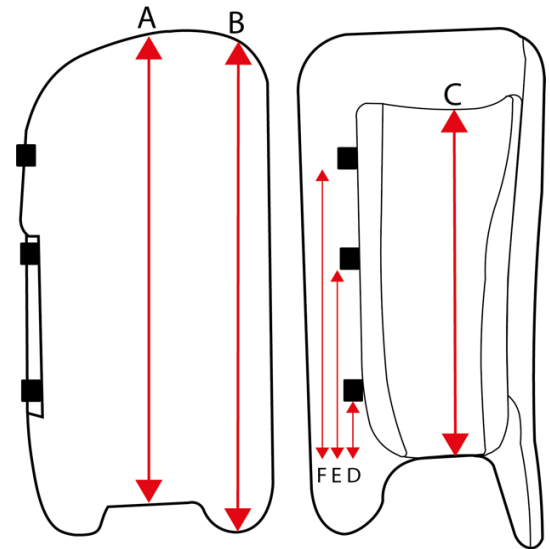

Measurements in CM		A	B	C	D	E
ELITE RANGE	X-LARGE	70	62	54	15	31
	LARGE	65	57	46	15	30
	MEDIUM	60	52	43	13	26
PRO RANGE	LARGE	65	56	47	9	21
	MEDIUM	58	50	43	8	18
GENESIS 0.1	LARGE	66	58	48	14	29
NEW ELITE SHAPE	MEDIUM	65	53	45	13	27
GENESIS 0.2	LARGE	65	56	46	18	34
	NEW PRO SHAPE	MEDIUM	59	51	43	17
GENESIS 0.3	SMALL	55	46	40	14	26
	MEDIUM	60	56	48	13	29
	SMALL	58	50	45	13	26
	XS	52	48	37	10	24
	MINI	48	43	35	10	23

- MEASUREMENT A FRONT OF LEGGUARD FROM LOWEST TO HIGHEST POINT EXTERNAL)
- MEASUREMENT B FRONT OF LEGGUARD FROM TOP OF ANKLE TO TOP OF PAD (EXTERNAL)
- MEASUREMENT C INSIDE OF LEGGUARD FROM TOP OF ANKLE TO TOP OF KNEE
- MEASUREMENT D FROM ANKLE LEVEL OF LEGGUARD TO BOTTOM OF BOTTOM STRAP
- MEASUREMENT E FROM ANKLE LEVEL OF LEGGUARD TO BOTTOM OF MIDDLE / 2ND STRAP
- MEASUREMENT F FROM ANKLE LEVEL OF LEGGUARD TO BOTTOM OF TOP STRAP (IF THERE IS ONE

ALL MEASUREMENTS IN CM

		SHOE SIZE		
		UK	US	EURO
KICKER SIZING	ELITE			
	X-LARGE	11 - 14	11.5 - 15	45 - 48
	LARGE	8 - 10	8.5 - 10.5	42 - 44.5
	MEDIUM	5.5 - 8	6 - 8.5	39 - 42
PRO	LARGE	8 - 10	8.5 - 10.5	42 - 44.5
	MEDIUM	5.5 - 8	6 - 8.5	39 - 42
GENESIS 0.1	LARGE	8 - 10	8.5 - 10.5	42 - 44.5
	MEDIUM	5.5 - 8	6 - 8.5	39 - 42
GENESIS 0.2	LARGE	8 - 10	8.5 - 10.5	42 - 44.5
	MEDIUM	5.5 - 8	6 - 8.5	39 - 42
	SMALL	4 - 5.5	4.5 - 6.5	36 - 39
GENESIS 0.3	MEDIUM	5.5 - 8	6 - 8.5	39 - 42
	SMALL	4 - 5.5	4.5 - 6.5	36 - 39
	X-SMALL	2 - 4	2.5 - 4.5	33 - 36
	MINI	12 - 2 (Jnr)		30 - 33