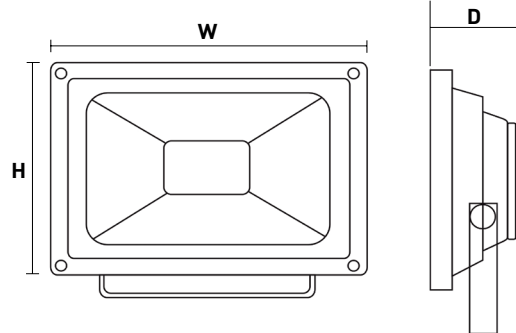

DATA SHEET: FLB SERIES

COMMON TO ALL SIZES

Recommended product location	Outdoor
Lamp Supplied	Integral LED
Voltage (V)	230V 50Hz
Running current (I)	Dependant on lamp wattage
CCT	4000K
Dimmable	No
Class	Class I, Must be earthed
IP	IP65
Photometric testing	Yes
Instruction sheet	Yes
Origin of manufacture	China
• Body	Aluminium
• Diffuser	Glass
• Screws	Stainless steel cross head
Method of fix	Direct fixing – screws provided
Electrical connections	500mm Flex cable
Running gear / make	Integral
CE mark	Yes
Quality assurance system	Yes ISO 9001 QMS
Batch coding details on product	Yes
Certificate of conformity (Held on File)	Yes
Warranty	3 Years
Manufactured in accordance to:	BS EN 60598

	FLB15	FLB25	FLB50
Product Weight	0.95kg	1.05kg	2.25kg
Lamp Wattage (W)	14.3W	25.5W	48.3W
Lumen Output	1150lm	2000lm	4000lm
Lm/W	80lm/W	79lm/W	83lm/W
**Energy per 1000h	14.3kWh	25.5kWh	48.3kWh
Dimensions:			
• Height	185mm	232mm	328mm
• Width	225mm	285mm	285mm
• Depth	50mm	55mm	65mm