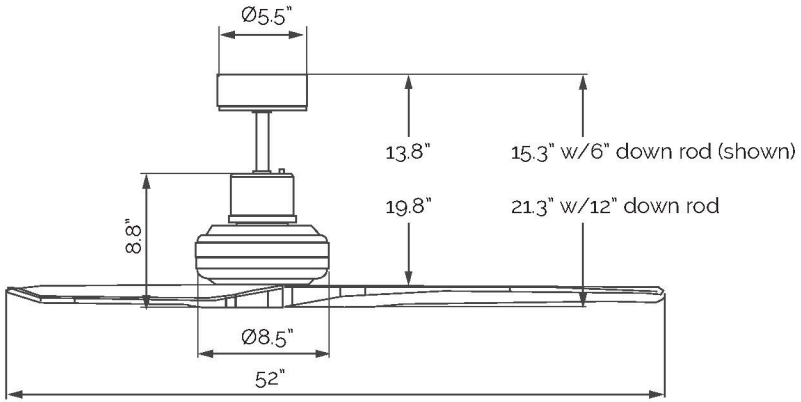

# STAR PROPELLER CEILING FAN

**Manufacturer information:**

Includes 6" and 12" down rods  
Optional dowrods are available

**Blade Span:** 52"

**Motor Finish:** • White • Grey • Venge  
• Graphite • Black

**Blade Color:** • White • Bleached White  
• Natural • Natural 1 • Natural 2  
• Natural 3 • Venge • Grey • Graphite  
• Black

**Wall control:**  
3 fan speeds

Airflow efficiency	Electricity use (watts)	Airflow	Speed
107	59	6309	1 (highest speed)
120	35.7	4292	2
155	12.2	1894	3