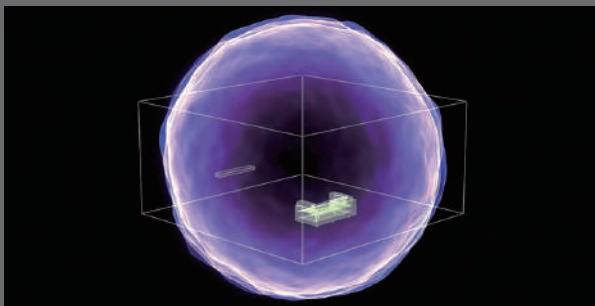

EXPERIENCE THE UNIQUE WORLD OF SURROUND SOUND

From intense action scenes to absorbing dramas, enjoy and bask in the latest cinematic experience that fills every corner of your room with expressive sound. With its precision-crafted speakers and advanced high-quality audio reproduction technology, the sound field created by the SR-B40A envelops you and transports you deeper into the story as it unfolds on screen.

CUSTOMISE YOUR SOUND WITH DEDICATED TONE CONTROLS

Newly designed tone controls (via our dedicated app) allow you to tweak the sound to your own taste while staying true to the content. What you get is an expansive sound field with ideal tonal balance in which every element of the sound shines with stunning clarity, enhancing the unique qualities of all your entertainment.