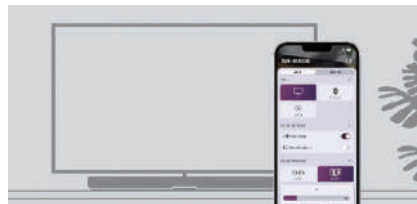

EASY TO SET UP, EASY TO USE

HDMI-CEC and eARC compatibility allows you to connect to a TV with a single cable, and use your TV remote control to operate basic functions on the SR-B40A. For even more detailed control, you can conveniently adjust the volume and change sound modes with the included remote or Yamaha's dedicated Sound Bar Remote smartphone app.

SR-B40A SOUND BAR & SUBWOOFER

SR-B40A