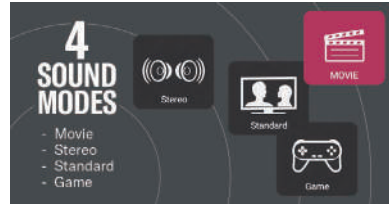

FOUR SOUND MODES

Our audio experts have created 4 custom preset sound modes that will enhance the sound of your core listening sources with the push of a button. Standard mode is ideal for TV shows. Try Game mode to immerse yourself in your latest battle, and use Movie mode to create an expansive theatre experience.