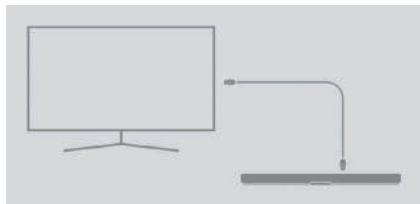

EASY TO SET UP, EASY TO USE

HDMI-CEC and eARC compatibility allows you to connect to a TV with a single cable, and use your TV remote control to operate basic functions on the SR-B40A. For even more detailed control, you can conveniently adjust the volume and change sound modes with the included remote or Yamaha's dedicated Sound Bar Remote smartphone app.

SR-B40A SOUND BAR & SUBWOOFER

SR-B40A