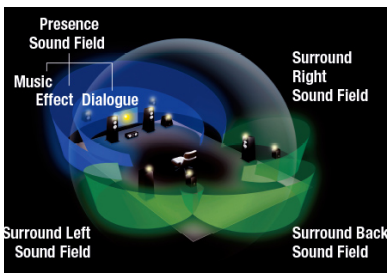

CINEMA DSP 3D for Movie, Music and Game

This unique Yamaha proprietary sound field creation technology, was created by combining measured sound field data with digital signal processing. By digitizing this vast trove of information and incorporating it into dedicated LSI devices, it effectively reproduces the spaces of concert halls and music clubs in your home. Immerse yourself in the astounding realism of your movies, and enter a world of profound theatre sound.