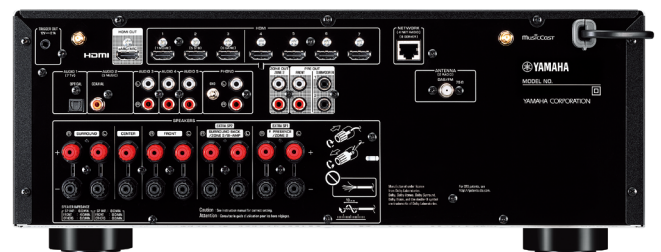

Wireless Rear Speaker

Combine this AV receiver with the MusicCast 50 or MusicCast 20 wireless streaming speaker and enjoy the amazing convenience of creating a home theatre with wireless surround sound.

What's more, you get fully immersive and stunningly realistic sound with a clean, clutter-free setup.

Back Panel (European Model)