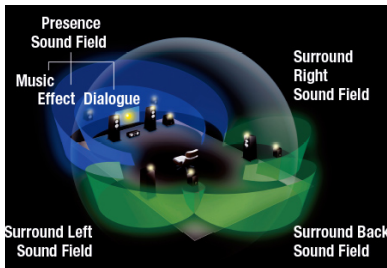

CINEMA DSP 3D for Movie, Music and Game

This unique Yamaha proprietary sound field creation technology, was created by combining measured sound field data with digital signal processing. By digitizing this vast trove of information and incorporating it into dedicated LSI devices, it effectively reproduces the spaces of concert halls and music clubs in your home. Immerse yourself in the astounding realism of your movies, and enter a world of profound theatre sound.

Compressed Music Enhancer

When music is encoded into a digitally compressed format like MP3, the frequency response suffers. Yamaha's Compressed Music Enhancer employs sophisticated digital signal processing using exclusive algorithms to restore what was lost, so the music always sounds the way it should.

Advantage of High Slew Rate Amplifier

Generates highly precise signal transmission, and ensures faithful and accurate reproduction of the source making it especially suitable for high resolution audio signals. Yamaha's newly designed circuit achieves both high slew rate and stable signal transmission.

Slew Rate: The rate of how quickly an amplifier can respond to a rapid change of input level.