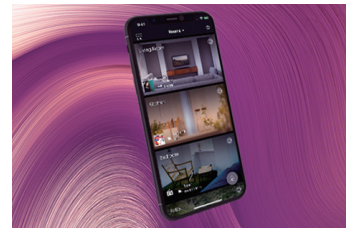

AV Setup Guide App

Offers expert guidance through installation, cable connections, and various other settings.