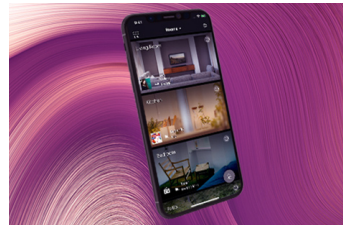

AV Setup Guide App

Offers expert guidance through installation, cable connections, and various other settings.