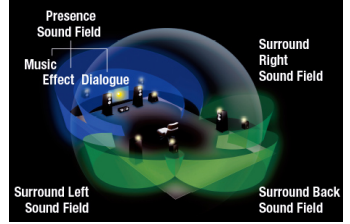

CINEMA DSP 3D for Movie, Music and Game

This unique Yamaha proprietary sound field creation technology, was created by combining measured sound field data with digital signal processing. By digitizing this vast trove of information and incorporating it into dedicated LSI devices, it effectively reproduces the spaces of concert halls and music clubs in your home. Immerse yourself in the astounding realism of your movies.