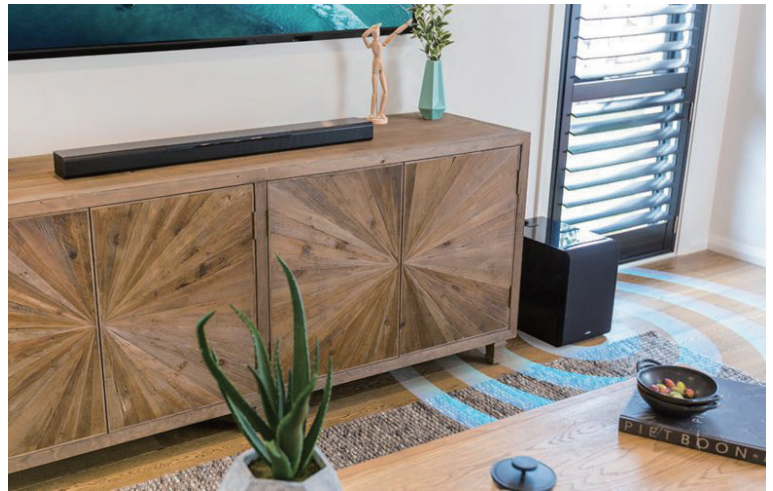

Time for turbulence.

When you want to feel every moment with your sound... as your favourite musician's drum kit thumps into your living room floor to that addictive action movie explosion vibrating through your bones... Yamaha delivers real sound as it was meant to be heard.

Born to be free.

With Wi-Fi connectivity your subwoofer can be placed anywhere in your room. A simple power point and you are ready to take your sound to another level where it feels right and looks its best!

Subwoofer MusicCast SUB 100 (NS-NSW100)

Network Section	Wi-Fi	Yes (2.4 / 5 GHz)
	MusicCast Surround	Yes
	MusicCast Stereo	Yes
Analog Audio Input		1 (3.5 mm Stereo mini)
Ethernet		Yes
Driver		20 cm (8") cone
Output Power		130 W (5 ohms, 100 kHz, 10% THD)
Frequency Response		28–300 Hz
Advanced YST		Yes
Twisted Flare Port		Yes
Auto Standby		Yes
Dimensions (W x H x D)		252 x 373 x 418 mm
Weight		12.5 kg