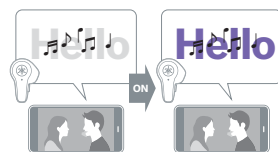

NEVER MISS A VOICE

Clear Voice is a function that lifts the bandwidth of the voice to make vocals easier to hear. In dialogue-driven content (e.g. dramas, news, movies, etc.), the voice becomes easier to hear without having to turn up the volume.

MULTIPOINT CONNECTIVITY

Connect two Bluetooth® devices simultaneously, such as a smartphone and a PC. When receiving a call from your smartphone while connected to your PC, take the call without have to switch connection to your smartphone.