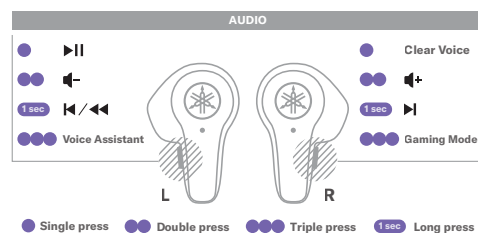

ACTIVATE VOICE ASSISTANTS

Quick activate Siri® or Google Assistant with the button.

LONG BATTERY LIFE

With the charging case, it can be used for up to about 26 hours.

WATER RESISTANT

With an IPX4 water-resistance rating, a little sweat or rain won't harm these earbuds, making them perfect for exercise and life on the go.

STAY CONNECTED

Equipped with technology that enables simultaneous L-R connection with devices for stable Bluetooth® connectivity.

GOOGLE FAST PAIR

Just one tap enables quick, effortless Bluetooth pairing with your Android*5 device.

OPERATION

*1 Playback time with fully charged earbuds. *2 Total playback time after three charges in a fully charged charging case. *3 This product does not offer a function to convert stereo sound to monaural sound. The L and R sides on the earbuds operate different functions. When using only one earbud, use your Bluetooth device to operate controls like playback or talking on the phone. *4 The amount of video and audio delay varies depending on the usage environment and wearing conditions. *5 Android OS 6.0 or later, or Google Play 11.7 or later.