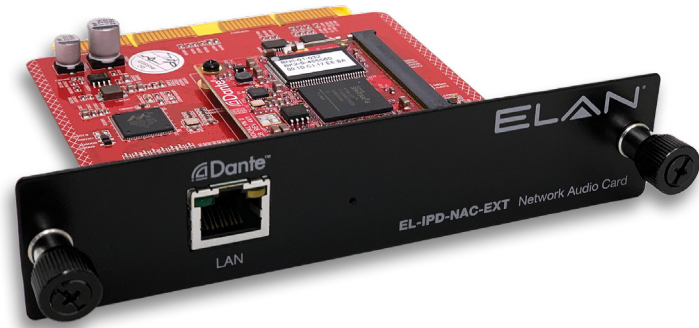

EL-IPD-NAC-EXT Network Audio Card

ORDER NO. EL-IPD-NAC-EXT

The EL-IPD-NAC-EXT Network Audio Card adds Dante audio networking to the EL-IPD-8CH-MTX Multi Zone Audio Matrix and the EL-IPD-PRE-MSI Multi Zone Preamp Audio Matrix to connect to other ELAN Dante-enabled devices.