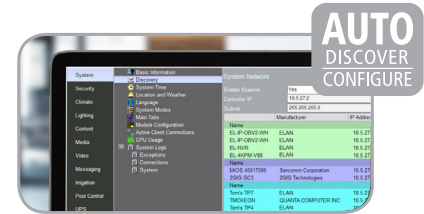

ELAN Discovery

Like all ELAN Surveillance products, the ELAN EL-IP-ODV2 and EL-IP-ODV4 are embedded with the ELAN beacon, making them effortless to install in an ELAN system. In the Configurator, ELAN

Discovery scans your network, both wired and wireless, automatically discovering the SSIDs of available devices. With a click, the camera is configured and installed in the ELAN system. We've eliminated the need to use a secondary application to setup the device outside of ELAN—saving you substantial time on every surveillance installation.

The EL-IP-ODV4 and EL-IP-ODV2 cameras have the quality, reliability, best-in-class features and ELAN customer support that you and your clients rely on.

Comprehensive Surveillance

ELAN Surveillance cameras work seamlessly with the ELAN Network Video Recorder (EL-NVR Series) to create a surveillance ecosystem that excels in every application.