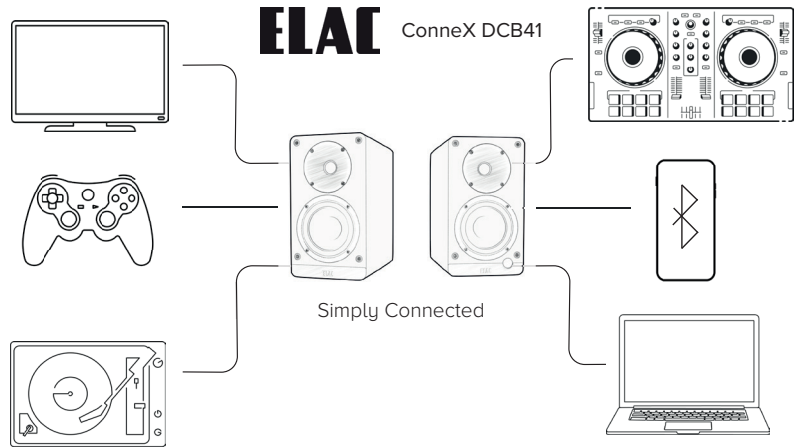

ELAC ConneX DCB41

All in one – one for all!
ELAC's ConneX DCB41 is an active stereo speaker system designed to be connected to a variety of sources without additional equipment because of its versatile inputs.

Simply connected

The ConneX DCB41 powered bookshelf speakers defines how simple it can be to deliver a premium audio experience for music, movies or any kind of media. Featuring a wide variety of inputs (HDMI ARC, Analog/Phono, Optical, USB and Bluetooth), matched with optimally designed drivers and amplifiers, the DCB41 delivers a truly exceptional audio experience.

Simply inspiring

The ConneX DCB41 delivers an outstanding sound in a small footprint. Thanks to its low-key design featuring a cabinet with a black-ash decor, a lacquered baffle and a removable cloth grille the DCB41 fits perfectly into any application where high-fidelity audio is needed. Easy to set up, easy to control – just easy listening.

ELAC

ConneX DCB41

TECHNICAL DATA - DEBUT CONNEX DCB41

Inputs	HDMI (eARC) Line / Phono USB Audio (up to 96 kHz / 24 Bit) Digital (optical) Bluetooth AptX
Outputs	Speaker Output Subwoofer Output
Dimensions	B 140 x H 248 x D 210 / 195 mm
Net weight	3,4 / 2,8 kg
Amplifier	2 x 50 Watts
Remote Control	Infra-Red
Type	2-way, Bass Reflex
Grilles	Removeable
Accessories	Remote Control Fabric Grille HDMI Cable Speaker Cable Power Cord Rubber Feet Batteries
Finishes	Black Ash, Blue, Orange, Walnut