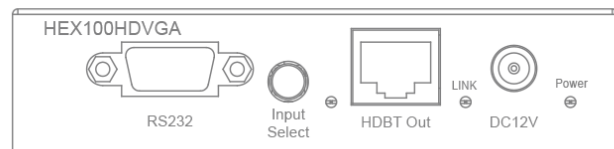

HEX100HDVGA-KIT

HDBaseT Extender Set - 100m (4K up to 70m), Switchable HDMI / VGA inputs, Bi-directional IR, Bi-directional PoH (PoE)

Description

Our HEX100HDVGA-KIT extender set is an industry leading 4K HDBaseT solution that delivers switchable HDMI and VGA inputs. The extender set also transmits Bi-directional IR and PoH (PoE) up to lengths of 100m over a single CAT cable.

Specifications

Supports 4K UHD video up to 40m (3840 x 2160 @30Hz 4:4:4, 4096 x 2160 @24Hz 4:4:4, and 4K @60Hz 4:2:0)

Supports all industry standard video resolutions including VGA-WUXGA and 480i-1080p

Transmit all signals up to distances of 100m over a single CAT6 cable (4K up to 70m)

Switchable VGA and HDMI inputs

Supports bi-directional PoE (Power over Ethernet) to power either transmitter or receiver

Supports bi-directional IR from all input and output locations

Supports LPCM 7.1CH, Dolby TrueHD, Dolby Digital Plus and DTS-HD Master Audio transmission