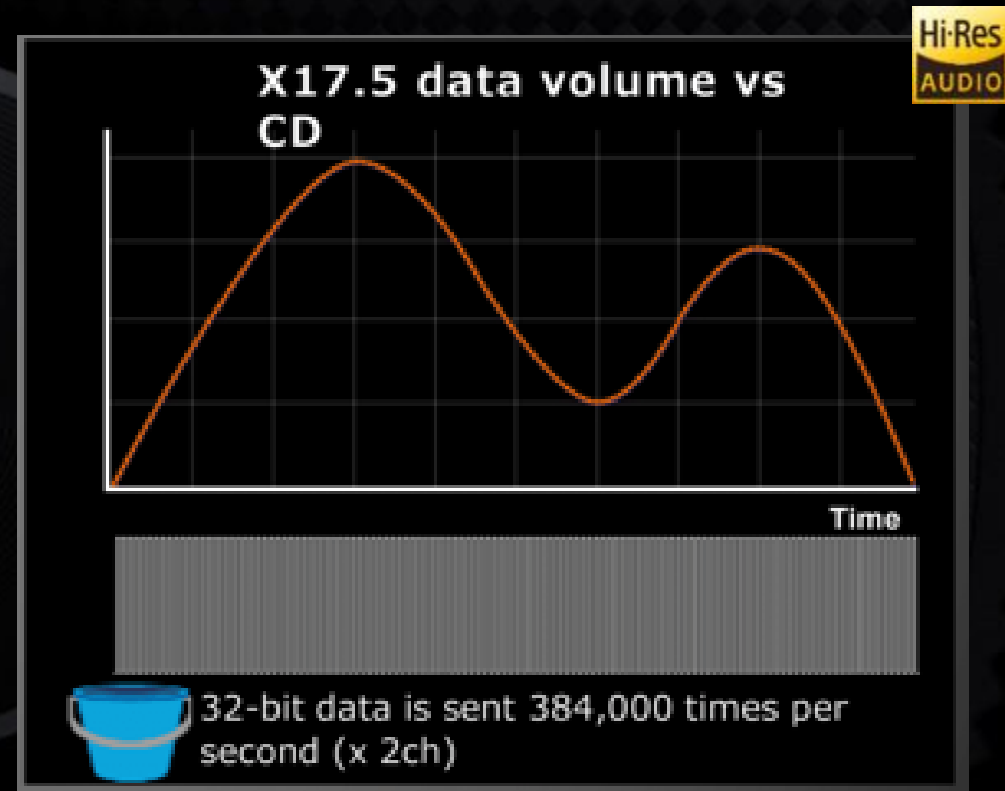

HIGH SPEC HI-RES

192kHz x 24bit x 2ch

DATA PER 1 SECOND = 9,216 kbps

FULL SPEC HI-RES

384kHz x 32bit x 2ch

DATA PER 1 SECOND = 24,576 kbps

ALPINE

HD5-350