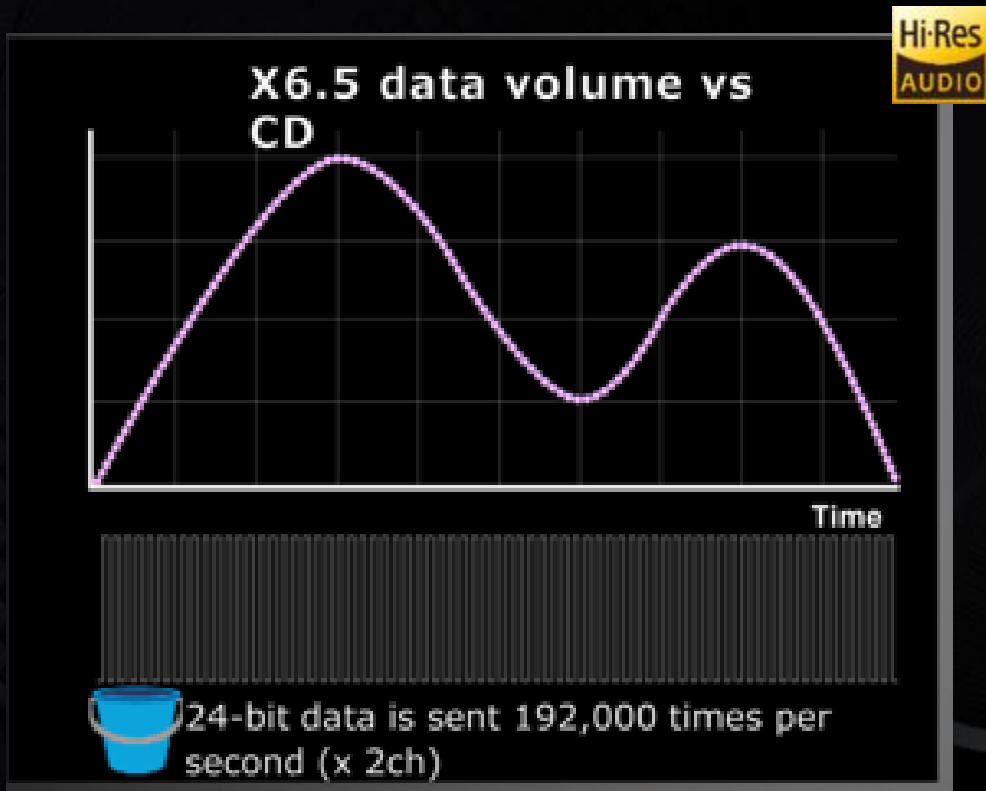

HI-RES

AUDIO

CD = 44.1kHz x 16bit x 2ch

HI-RES = 96kHz x 24bit x 2ch

 16-bit data is sent 44,100 times per second (x2 ch)

 24-bit data is sent 96,000 times per second (x 2ch)

DATA PER SECOND = 1,411 kbps

DATA PER SECOND = 4,608 kbps

HIGH SPEC HI-RES

192kHz x 24bit x 2ch

DATA PER 1 SECOND = 9,216 kbps

FULL SPEC HI-RES

384kHz x 32bit x 2ch

DATA PER 1 SECOND = 24,576 kbps

ALPINE

HD5-350