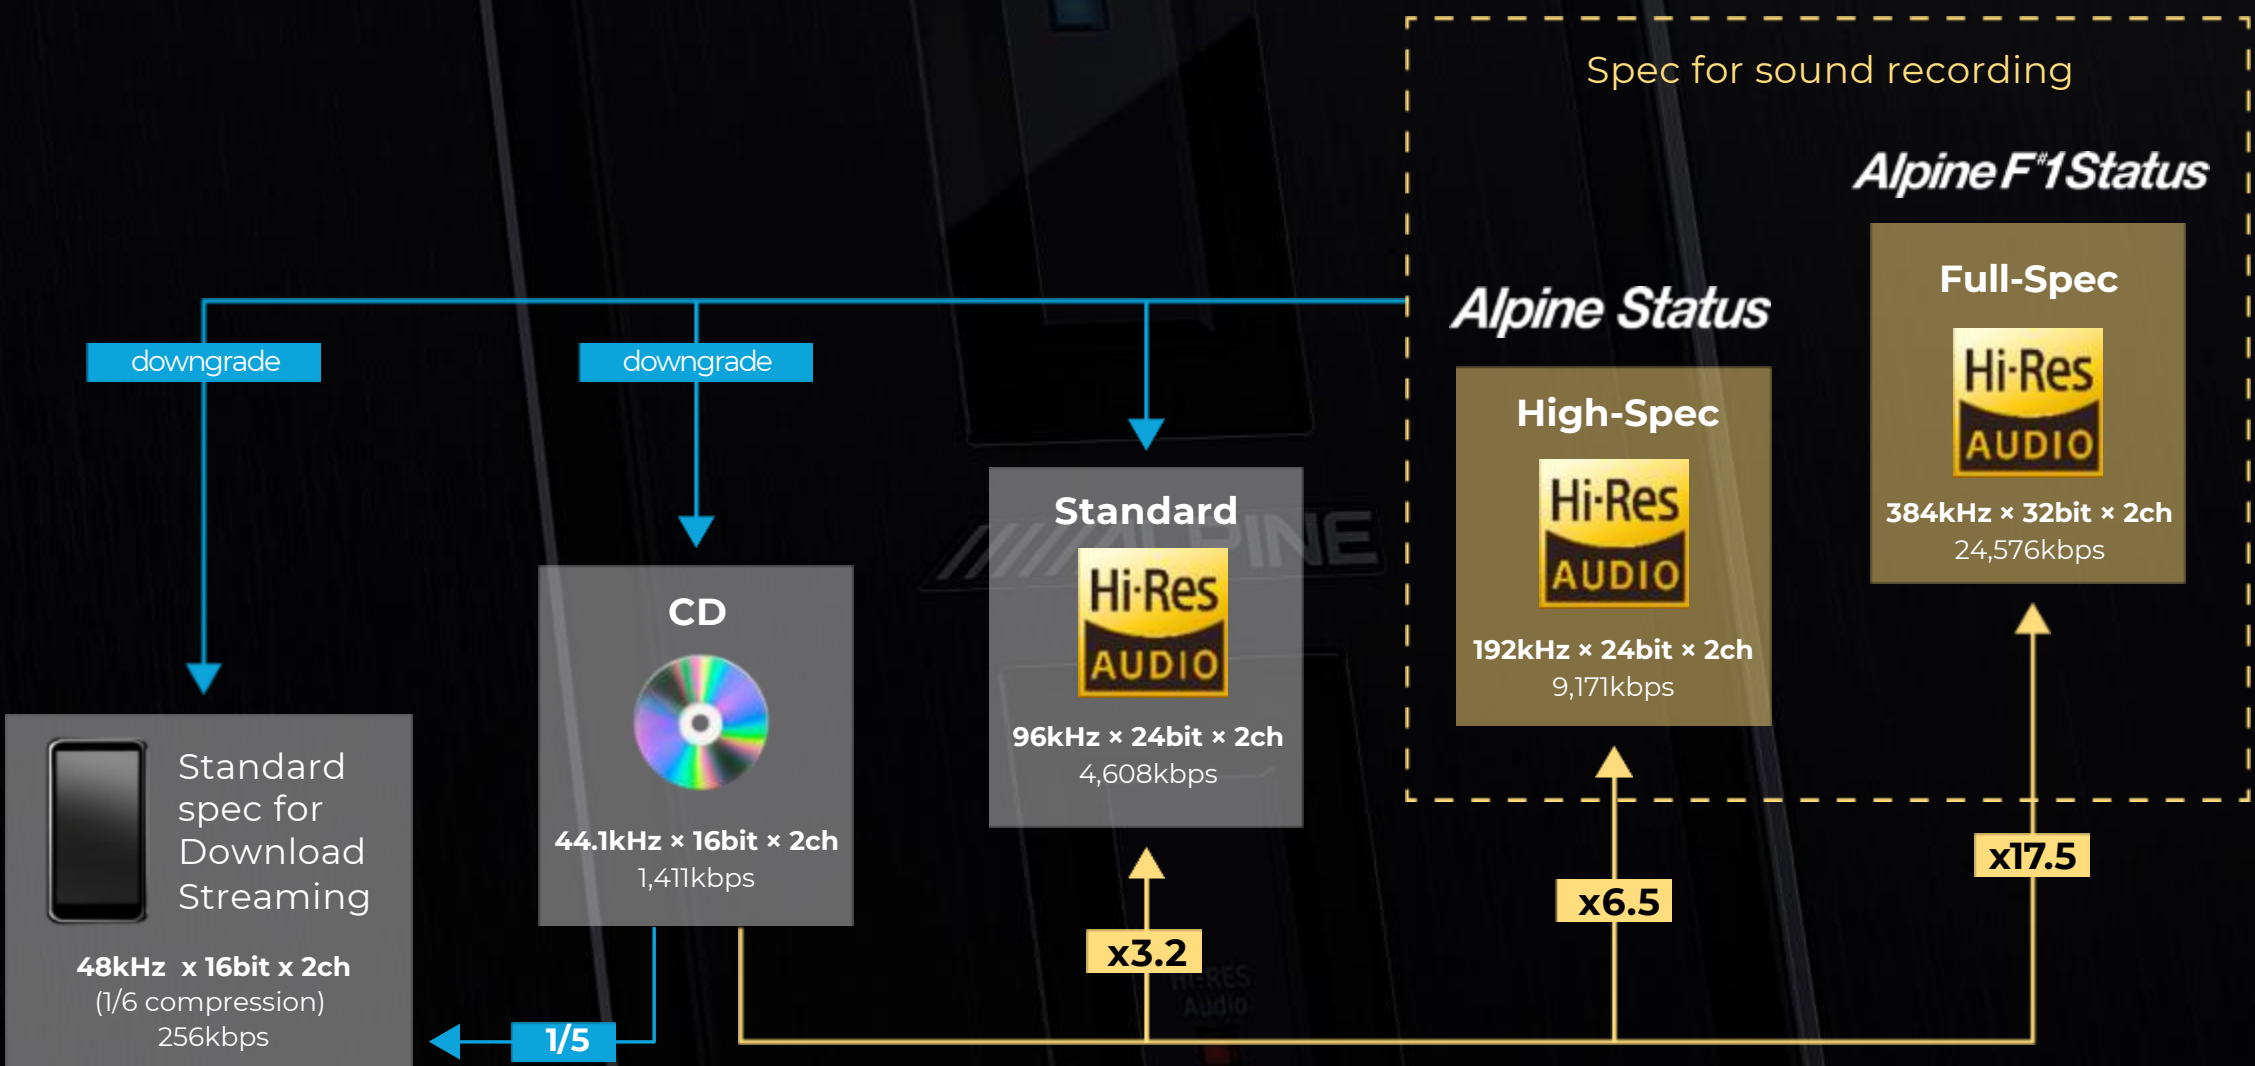

AlpineF#1Status was designed as the first complete vehicle sound system capable of not only reproducing the full-spec High-Resolution sound, 384kHz / 32bit, but reproducing it inside of the challenging vehicle interior environment.

HIGH SPEC HI-RES

192kHz x 24bit x 2ch

DATA PER 1 SECOND = 9,216 kbps

FULL SPEC HI-RES

384kHz x 32bit x 2ch

DATA PER 1 SECOND = 24,576 kbps

ALPINE

HD5-350