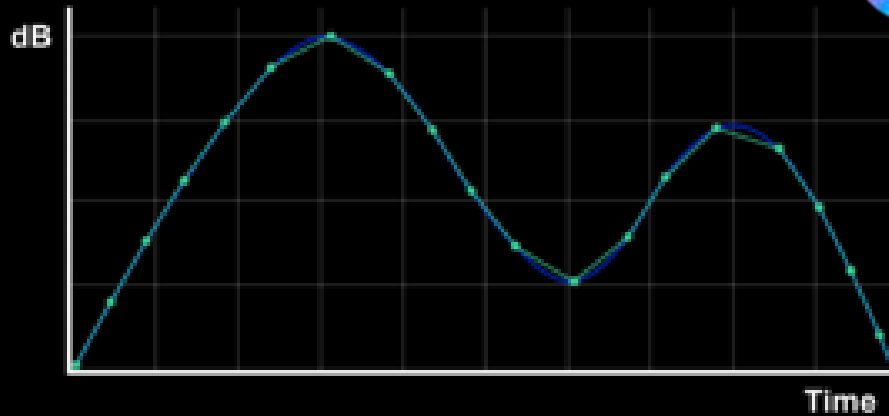

HI-RES

AUDIO

CD = 44.1kHz x 16bit x 2ch

HI-RES = 96kHz x 24bit x 2ch

 16-bit data is sent 44,100 times per second (x2 ch)

 24-bit data is sent 96,000 times per second (x 2ch)

DATA PER SECOND = 1,411 kbps

DATA PER SECOND = 4,608 kbps