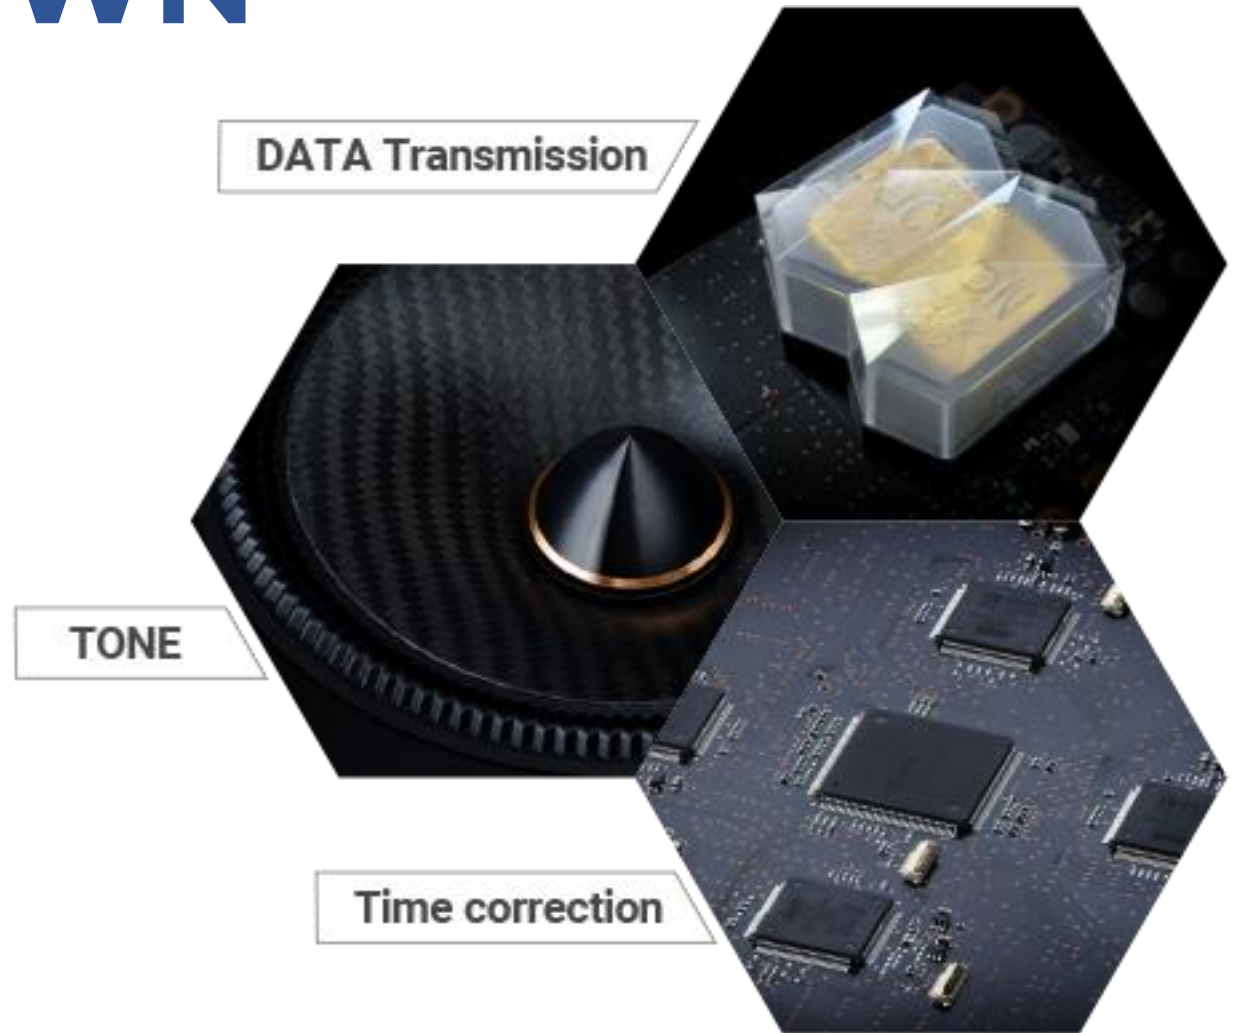

F#1 TRICKLE DOWN

ELEMENTS INHERITED FROM F#1

Our constant pursuit to create and implement the best components and technology into sound systems like AlpineF#1Status trickle down into platforms like Alpine Status and push each product to achieve the highest in audio performance.