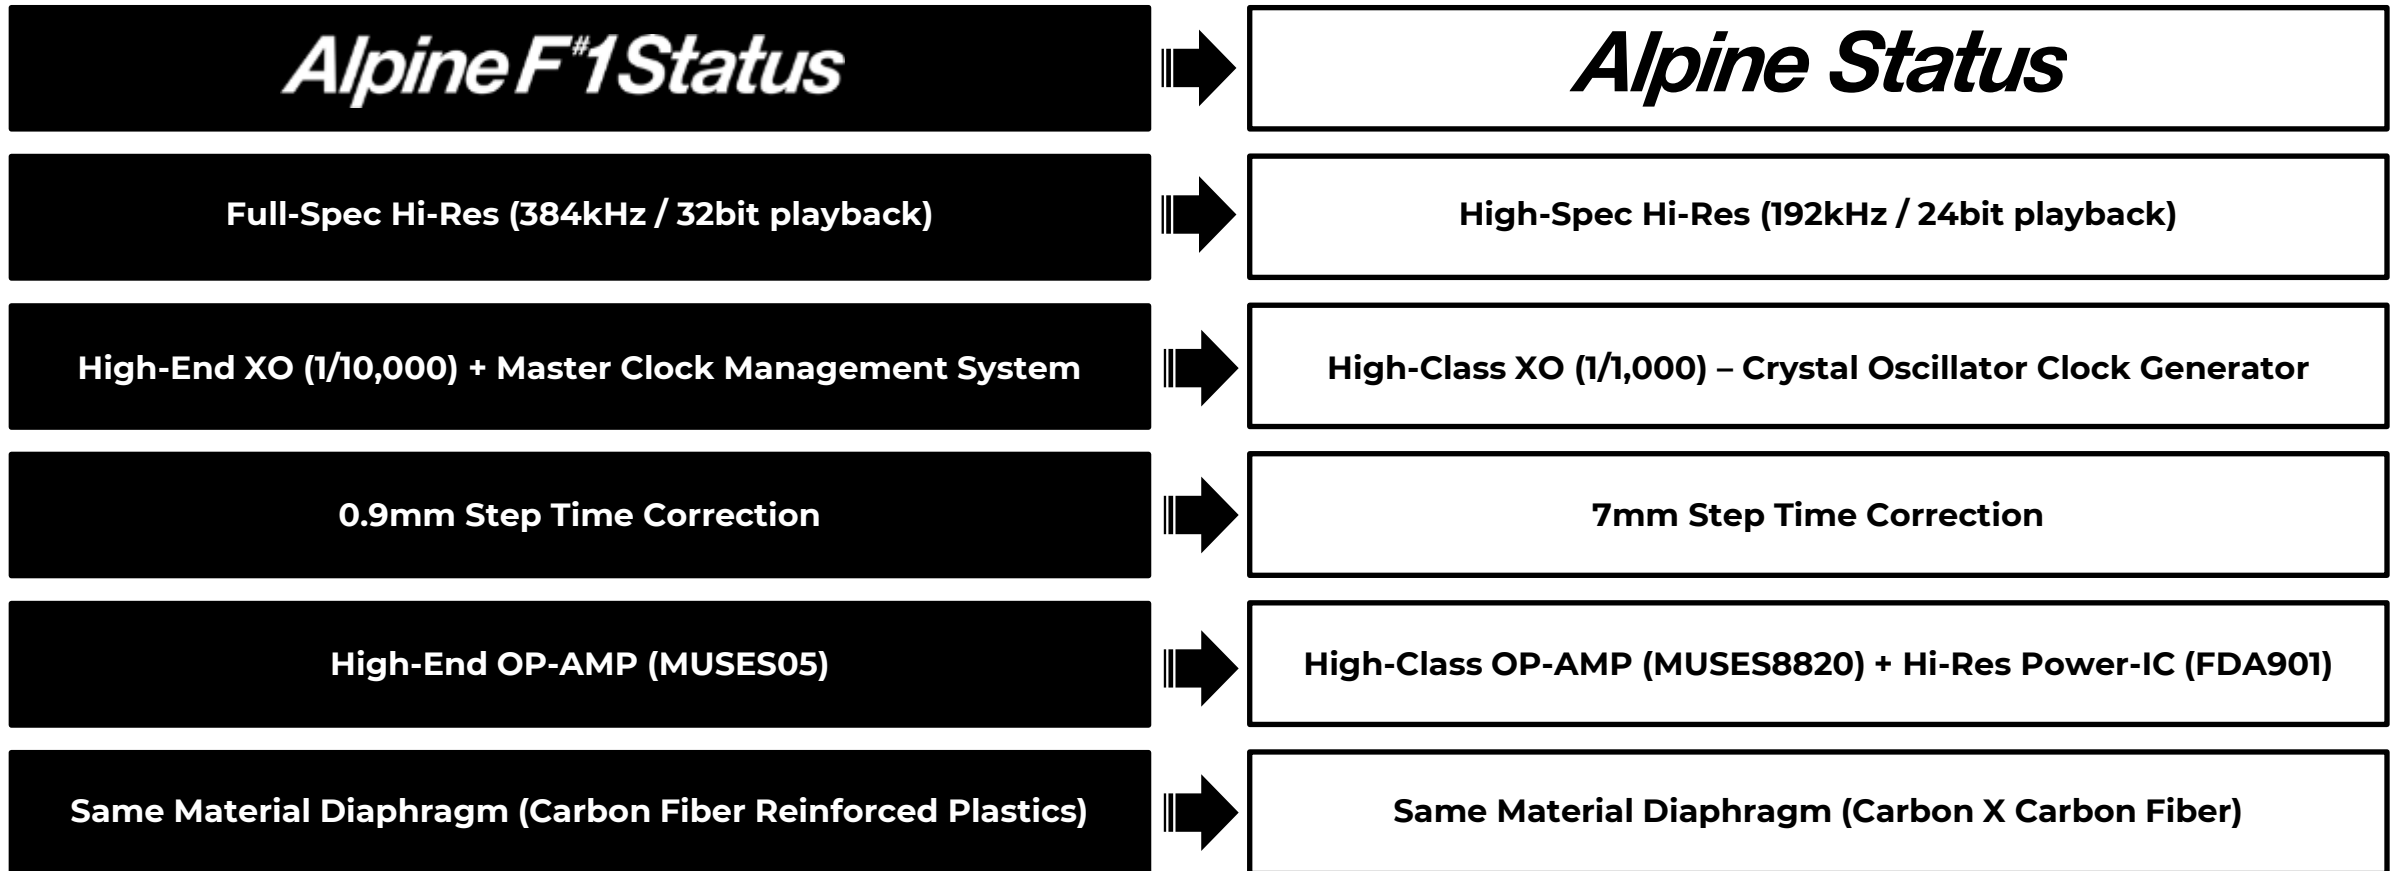

F#1 TRICKLE DOWN

ELEMENTS INHERITED FROM F#1

HDS-990

ALPINE STATUS HI-RES HEAD UNIT

PRODUCT HIGHLIGHTS:

- Hi-Resolution 192kHz/24bit playback, wired or wireless
- Compact controller with separate black box for flexible installation
- High-performance RCA, Optical, and 25Wx4 Hi-Resolution amplified output options
- WAV, APE, FLAC, ALAC, AIFF, M4A, AAC, WMA, MP3, DSD
- BT Audio Codec: SBC/AAC/aptX/aptX HD/LDAC