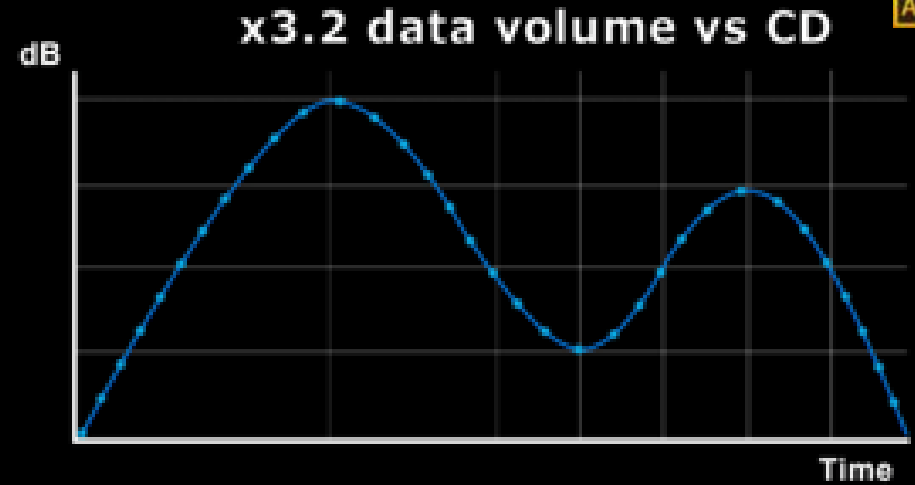

AlpineF#1Status was designed as the first complete vehicle sound system capable of not only reproducing the full-spec High-Resolution sound, 384kHz / 32bit, but reproducing it inside of the challenging vehicle interior environment.

HI-RES

AUDIO

CD = 44.1kHz x 16bit x 2ch

HI-RES = 96kHz x 24bit x 2ch

 16-bit data is sent 44,100 times per second (x2 ch)

 24-bit data is sent 96,000 times per second (x 2ch)

DATA PER SECOND = 1,411 kbps

DATA PER SECOND = 4,608 kbps