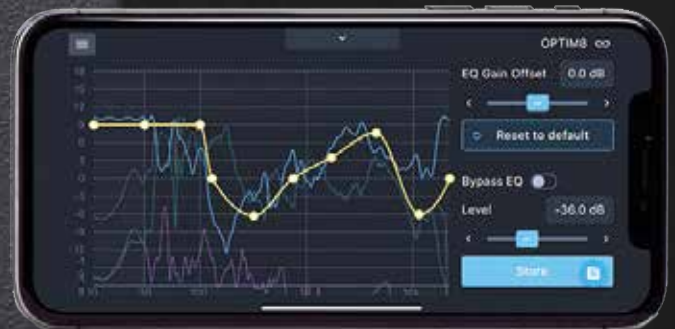

OPTIM™ 8

ALL-IN-ONE SOLUTION

Sound Processor and Amplifier

Optim™ 8 Controller
*RUX-CSP1 (Included)

Automatic Sound Tuning

Tune your entire sound system in under 5 minutes with the innovative auto-tuning capabilities of the Alpine OPTIM™8. Using the PC App and a mic kit (sold separately) or the OPTIM8 IOS App and built-in microphone on an iPhone® 10 or newer, measure, correct, and tune your system to your desired listening preference through fast and easy guided tuning instructions.

Automatic Sound Tuning With iPhone App Control

DYE-C80-88 PXE-C80-88

Alpine Optim™ 8-channel Hi-Res Sound Processor/ Amplifier with Automatic Sound Tuning

Hi-Res Audio Playback (96kHz/24Bit). Intuitive Realtime Sound Set-Up with 5 Minute Vehicle Self Tuning. Manual & Automatic Sound Tuning with PC App Control. Automatic Sound Tuning with iPhone App. Anti-EQ for OEM System (Eliminates Factory EQ Curve). Auto-EQ with APVD Collection which Quickly Creates a Flat Vehicle Response. 31 Band Parametric & Graphic EQ. Outputs: 8-Channel 4V RCA. Digital Inputs: Coax, USB (DAC). Speaker Input: Up to 30V. Built-In Amplifier: 50W x 6 @4Ω+150W x 2 @4Ω or 50W x 6@2Ω + 300W x 2 @2Ω

Manual Sound Tuning With PC or iPhone App Control

SOUND PROCESSOR

Product of
DSP Sound System

Product of
DSP Sound System

PXE-X120-10DP

Inputs: 12 Ch Hi-Level/ 2-Ch RCA
Bluetooth/ Optical/ Coaxial
Outputs: 10 Ch Hi-Level/2 Ch RCA
25W RMS x 4 + 50W RMS x 4 + 100W RMS x 2
Sampling Rate : 48KHz /24Bit
31-Band Parametric or Graphic EQ
HPF /LPF / Bandpass Crossover per channel
PC / Smartphone Tuning Application
Matrix input summing