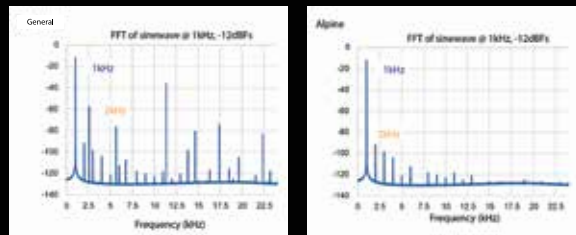

New GUI User-Friendly In-Car

Apple CarPlay Wireless

Lamination Display

Full Digital Power AMP

Expert Sound Tuning With Alpine Technology

EQ Setting
13-Band Parametric EQ per channel

CrossOver

Time Correction