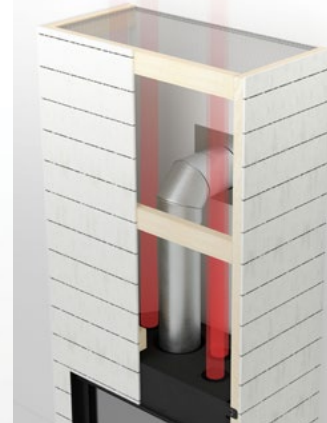

Included cement board and stud heat deflector not required when using the Cool Wall Release or Cool Wall Advantage System.

90°F
16" ABOVE OPENING

100°F
12" ABOVE OPENING

115°F
8" ABOVE OPENING

130°F
4" ABOVE OPENING

Combustible Finish

VENTING PORTS

Opening the venting ports diverts heat through the chase, resulting in lower wall surface temperatures

COOL WALL ADVANTAGE / SIDE DISCHARGE KIT

Cool Wall Advantage

Cool Wall Advantage kits convection pulls the heat through the attached vents and distributes it where it belongs - in the room.