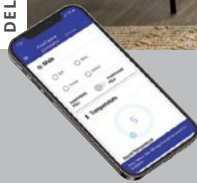

DELRAY / SQUARE / DRSQ46NI-2 / SPLIT OAK

DELRAY / SQUARE / DRSQ46NI-2 / BIRCH

OPTIONS & FEATURES

REMOTE^A
RX200**

WALL REMOTE[†]
EC1550

WIFI PHONE APP CONTROL
SIT-WIFI[‡]

DOWNLIGHTING^A

TRADITIONAL LOGETS
LGS**