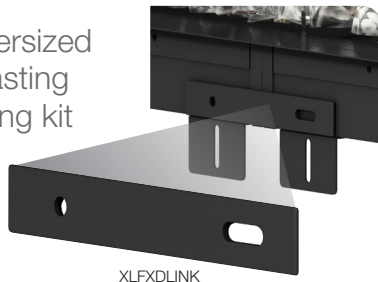

Model #	Description	Lbs/Kg (packaged)	UPC	Wty.	Carton Dimensions (WxHxD)		Cube	
					inches	cm	ft³	m³
XLF8817-XD	88" Linear Electric Fireplace	396.2 / 179.7 (179.7 / 81.5)	781052137264	5 yr.	93-1/4 x 28-5/8 x 16-3/4	236.9 x 72.7 x 42.5	25.9	0.73
XLFXDPLUG	Plug Kit	0.7 / 0.3 (0.8 / 0.35)	781052139527		12 x 8 x 2	30.5 x 20.3 x 5.1	0.111	0.0031
XLFXDLINK	Linking Kit for Modular Installation	0.1 / 0.05 (0.2 / 0.1)	781052139503		4 x 4 x 1/2	10.2 x 10.2 x 1.3	0.005	0.0001

Specifications, finishes and dimensions are subject to change. *Limited warranty. ©2022 Glen Dimplex Americas.

SE-581-R02-093022

Modular Installation

XL Bold Series

LEFT

Shown with three - 60" units (XLF6017-XD) linked together and the left side panel removed for a corner and front viewing area.

To get a dramatically oversized fireplace that makes a lasting impression, use the linking kit and combine multiple units in a series to achieve your desired length.

XLFXDLINK

BAY

Shown with three - 60" units