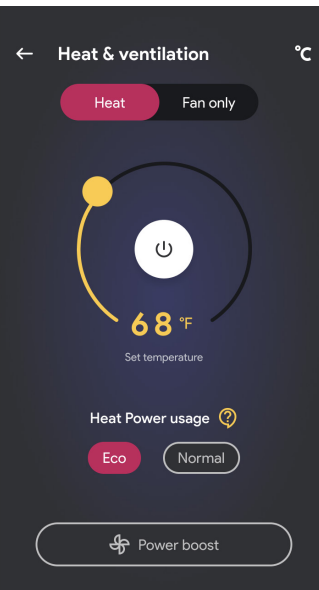

Welcome to Flame Connect

Control your electric fireplaces, from the palm of your hand.

+ **Connect your electric fireplaces**
Add as many fireplaces as you like to the Flame Connect App.

 **Personalize your product**
Change modes and settings on your fireplace to suit your mood.

 **Secure your device**
Take ownership of a product to prevent unauthorized access.

NEW! Flame Connect app

Download the Flame Connect app on your mobile device and create an account. With the app you can add an extra level of personalization, such as saving customized mood settings.

- Sleep timer automatically shuts the fireplace off after a set amount of time
- User manual with help and FAQ feature
- Updates, alerts, and user notifications

• Control your fireplaces from one convenient spot

• Temperature can be adjusted to show values in °F and °C

• Use the color picker to personalize with unlimited custom colors

- With the app you can adjust the flame brightness and speed beyond the remote technology
- Create and save favorite customized moods
- Guest mode