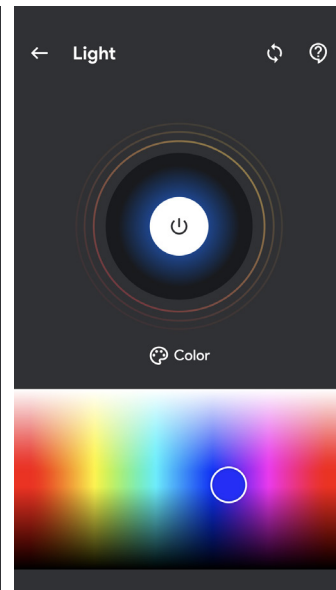

Welcome to Flame Connect

Control your electric fireplaces, from the palm of your hand.

+ **Connect your electric fireplaces**
Add as many fireplaces as you like to the Flame Connect App.

 **Personalize your product**
Change modes and settings on your fireplace to suit your mood.

 **Secure your device**
Take ownership of a product to prevent unauthorized access.

NEW! Flame Connect app

Download the Flame Connect app on your mobile device and create an account. With the app you can add an extra level of personalization, such as saving customized mood settings.

• Temperature can be adjusted to show values in °F and °C

• Use the color picker to personalize with unlimited custom colors

- With the app you can adjust the flame brightness and speed beyond the remote technology
- Create and save favorite customized moods
- Guest mode