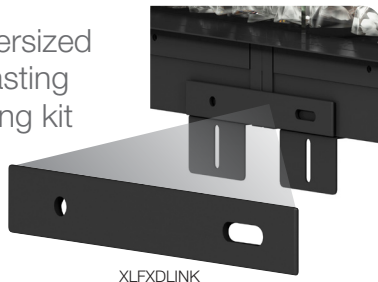

Modular Installation

XL Bold Series

LEFT

Shown with three - 60" units (XLF6017-XD) linked together and the left side panel removed for a corner and front viewing area.

To get a dramatically oversized fireplace that makes a lasting impression, use the linking kit and combine multiple units in a series to achieve your desired length.

XLFXDLINK

BAY

Shown with three - 60" units

FRONT

Shown with three - 60" units

RIGHT

Shown with three - 60" units

IgniteXL Bold versus Modular Gas