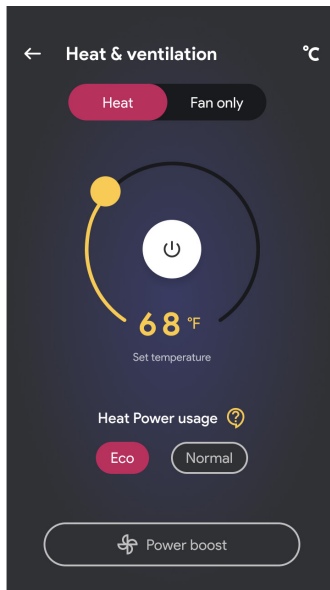

Welcome to Flame Connect

Control your electric fireplaces, from the palm of your hand.

+ **Connect your electric fireplaces**
Add as many fireplaces as you like to the Flame Connect App.

🔥 **Personalize your product**
Change modes and settings on your fireplace to suit your mood.

🛡️ **Secure your device**
Take ownership of a product to prevent unauthorized access.

NEW! Flame Connect app

Download the Flame Connect app on your mobile device and create an account. With the app you can add an extra level of personalization, such as saving customized mood settings.

- Sleep timer automatically shuts the fireplace off after a set amount of time
- User manual with help and FAQ feature
- Updates, alerts, and user notifications

- Control your fireplaces from one convenient spot

- Temperature can be adjusted to show values in °F and °C

- Use the color picker to personalize with unlimited custom colors

- With the app you can adjust the flame brightness and speed beyond the remote technology
- Create and save favorite customized moods
- Guest mode