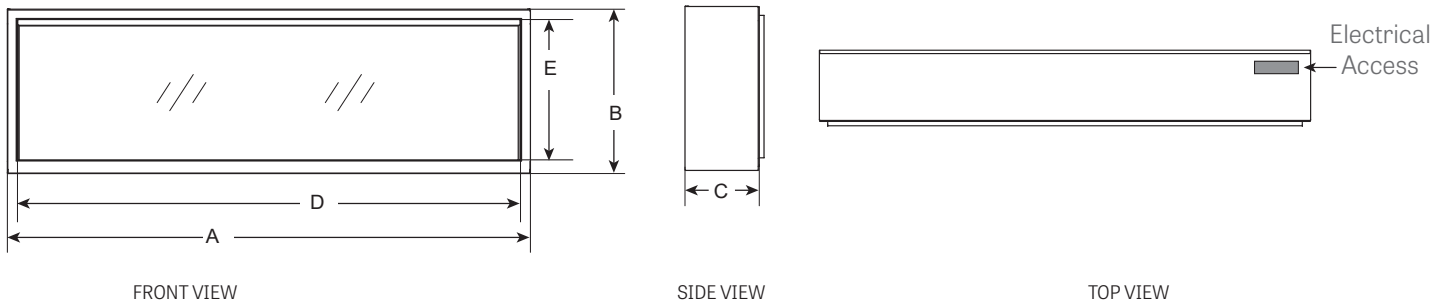

Specifications

Model	Width (A)	Height (B)	Depth (C)	Glass Size (D x E)
SF-OD43	46" [1168]	18-1/8" [460]	8-1/4" [210]	43-1/2" x 15-7/16" [1104 x 392]
SF-OD55	58" [1473]	18-1/8" [460]	8-1/4" [210]	55-1/2" x 15-7/16" [1410 x 392]