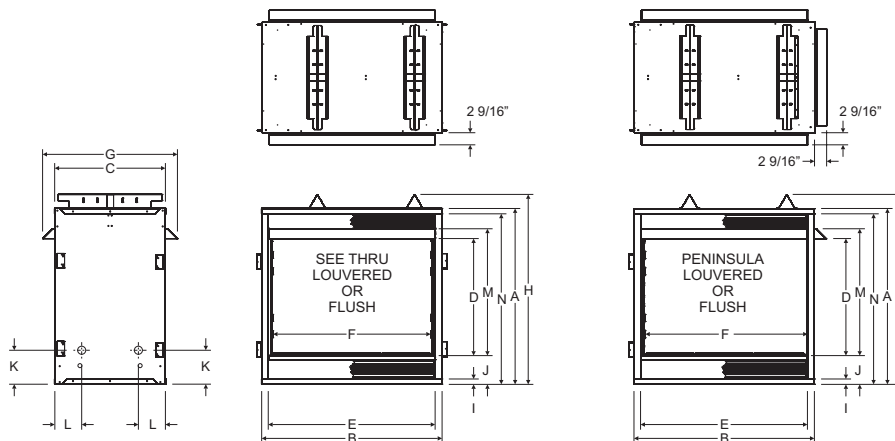

Vail Multisided Fireplace Systems & Dimensions

Vail Multisided Fireplace Systems

At 99.9-percent efficient, the 38,000 Btu Vail vent-free multisided system is the ultimate supplemental heat source for any home. This clean-burning fireplace employs oxygen depletion sensor technology to continuously monitor your room air and instantly shut off the gas well before oxygen drops to an unsafe level.

Vail systems include a built-in 24-inch Slope Glaze Vista Vent-Free Burner, arched frames with fixed screens, Banded Brick Liner, and glowing embers. The 24-inch Rock Creek refractory log set must be ordered to complete the fireplace.

The Vail Premium 36-inch Peninsula Vent-Free Fireplace includes a 38,000 Btu Slope Glaze Vista Burner and Banded Brick Liner, plus fixed screens, louvers, and hoods on three sides. Requires Rock Creek refractory log set. Also available in See-Through model with two open sides.

Model	Vail Vent-Free Fireplace System (requires Rock Creek Log Set)
VFP36PP32E	Vail Premium VF 36 Peninsula Fireplace, Millivolt, Banded Brick Ceramic Fiber Liner (Requires LSU-24-RR log set)
VFP36SP32E	Vail Premium VF 36 See-Through Fireplace, Millivolt, Banded Brick Ceramic Fiber Liner (Requires LSU-24-RR log set)

Multisided Fireplace Dimensions (in inches)

Model	A	B	C	D	E	F	G	H	I	J	K	L	M	N	Max Weight (lb)	Input Btu Nat Max/Min LP Max/Min
VFP36PP32E	34 3/4	39	24	22	36	35 1/4	29 1/8	37 3/4	1 1/4	6 1/8	2 1/2	5 7/8	24 1/8	33 1/2	175	38,000/25,000 38,000/30,000
VFP36SP32E	34 3/4	39	24	22	36	34 1/4	29 1/8	37 3/4	1 1/4	6 1/8	2 1/2	5 7/8	24 1/8	33 1/2	170	38,000/25,000 38,000/30,000