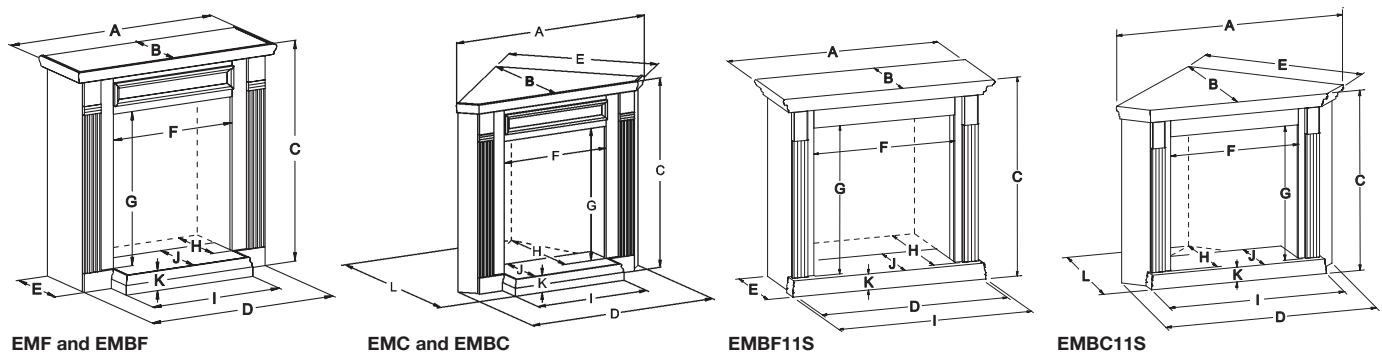

Gas Inlet for All Models		Warranty for All Models
Type of Gas	Natural or Propane	All parts carry a five-year limited warranty with a five-year limited labor warranty. All remote controls carry a one-year limited warranty.
Iron Pipe Size (N.P.T.)	1/2 inch	
Ignition System	Standing Pilot/Piezo or Intermittent Pilot	

Empire is committed to continuous product improvement; specifications are subject to change without notice. Dimensions in this brochure are approximate; read and follow the framing dimensions in the owners manual supplied with your Empire product. Flame size, shape, and color will vary from photos.

Member of the following industry associations: