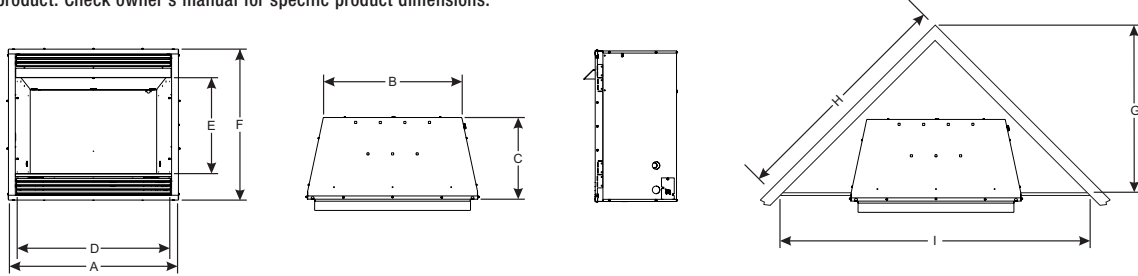

Vail Fireplace Dimensions (in inches)

Model	A	B	C	D	E	F	G	H	I
VFP24FP	22 5/8	17 1/4	11	21	17 9/16	26 1/2	19 1/2	27 3/4	37 1/2
VFD26FP/FM	30	25	13 1/8	26	18 1/8	30 1/4	25 1/2	36 1/4	51 1/4
VFPA32BP	35	27 7/8	16 1/2	31	22 1/4	33	30 1/4	42 5/8	60 3/8
VFPA36BP	40	31 7/8	19	36	24 1/4	35	34 5/8	48 7/8	69 1/8

Drawings vary by product. Check owner's manual for specific product dimensions.

Vail Fireplace Framing Dimensions (in inches)

Model	Framing Width	Framing Height	Framing Depth
VFP24FP	23 1/4	27	11 1/2
VFD26FP/FM	30 1/2	30 3/4	13 1/4
VFPA32BP	35 1/2	33 3/4	16 1/4
VFPA36BP	40 1/2	35 3/4	18 3/4

Vail Mantel Dimensions (in inches)

Model	A Top Width	B Top Depth	C Height	D Cabinet Width	E Cabinet Depth	F Opening Width	G Opening Height	H Inside Depth	I Base Width	J Base Depth	K Base Height	L Corner Depth	Fits
EMF22	37 3/4	13 1/4	38 1/2	35	12 1/2	23	26 3/4	11 1/2	26 3/8	16 1/8	3 5/8		Vail 24
EMBF1S	58 1/8	22 3/4	51 3/4	49	19 1/8	34 5/8	33 7/8	18 5/8	38 1/2	23	3 5/8		Vail Premium 32
EMBF3S	63 7/8	26 1/2	54	55 1/4	22 5/8	40 3/4	35 3/4	21 7/8	44 1/2	26 1/8	3 5/8		Vail Premium 36
EMBF11S	48	18 1/8	41 1/4	39 3/4	14 3/4	30 1/4	30 5/8	13 3/4	41 1/4	16 1/2	3 5/8		Vail 26
EMC22	43 3/8	25 1/4	38 5/8	40 5/8	31	23	26 3/4	24 3/8	24 1/2	11 7/8	3 1/4	30 3/8	Vail 24
EMBC1S	63	37 3/8	51 7/8	57 3/4	45 3/4	34 5/8	33 7/8	33 3/4	38 5/8	20 5/8	3 1/4	40 3/8	Vail Premium 32
EMBC3S	69	40 1/4	53 3/8	64	49	40 3/4	35 3/4	36 1/2	44 3/8	20 5/8	3 1/4	43	Vail Premium 36
EMBC11S	55 3/4	33 3/4	41 1/4	49 7/8	40 3/4	30 1/4	30 5/8	31	41 1/8	16 5/8	3 5/8	33 7/8	Vail 26

Mantels available in cherry, dark oak, oak, white, and unfinished hardwood. See Owner's Manual for Vail Peninsula Mantel specifications.