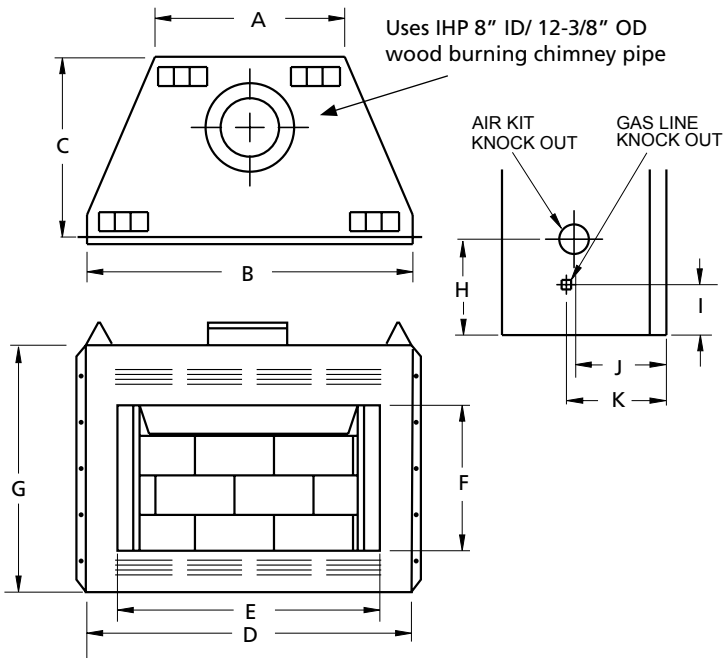

Value and quality construction come together to provide long-lasting warmth in a traditional hearth setting.

FEATURES

- Available in 36" and 42" models
- Radiant smooth-faced or circulating rolled louver models
- Fully insulated firebox (on select models)
- White stacked refractory panels
- Log grate
- Push/pull damper control
- Includes mesh fire screens
- Barometric outside air damper
- Fan kit available (for circulating models only)
- Durable textured powder coat finish
- Uses IHP 8 DM (1700°) double wall air cooled wood burning chimney
- 20 year limited warranty

INTERIOR

(Required)

White Stacked

APPLIANCE SPECIFICATIONS

OPTIONAL ACCESSORIES

Bi-Fold Glass Doors

Black

Brushed Brass

Platinum

ADDITIONAL ACCESSORIES

- Outside air kit
- Gas Logs

FRAMING SPECIFICATIONS

	WRT/WCT2036	WRT/WCT2042
WIDTH	38-1/4"	44-1/4"
HEIGHT	38-5/8"	37-5/8"
DEPTH	22"	22"

	WRT/WCT2036	WRT/WCT2042
A	22-1/2"	28-1/2"
B	36"	42"
C	21-1/8"	21-18"
D	38"	44"
E	36"	42"
F	21-1/2"	21-1/2"
G	34"	33"
H	13-7/8"	13-7/8"
I	9-1/8"	8-1/4"
J	9-5/8"	9-5/8"
K	10-3/16"	10-3/16"

ON THE COVER: WCT2036 with white stacked refractory panels

IMPORTANT NOTES:

As with any fireplace, this appliance is extremely hot during operation. Read and understand all operating instructions before using this appliance. For further information, consult your dealer.