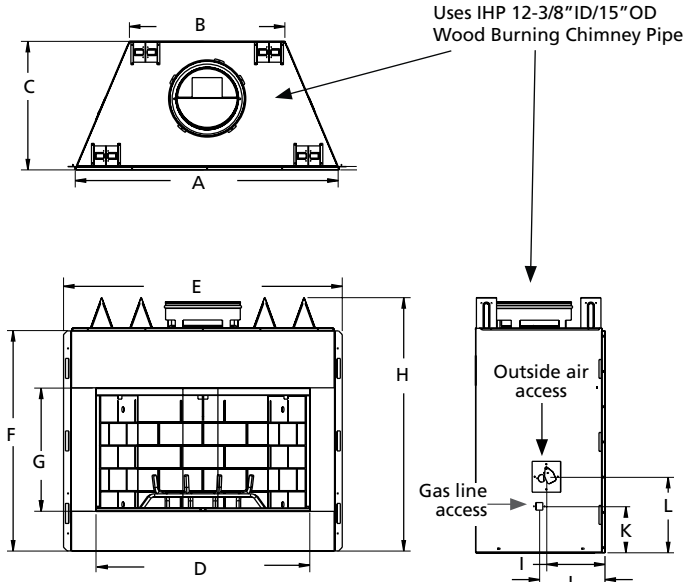

APPLIANCE SPECIFICATIONS