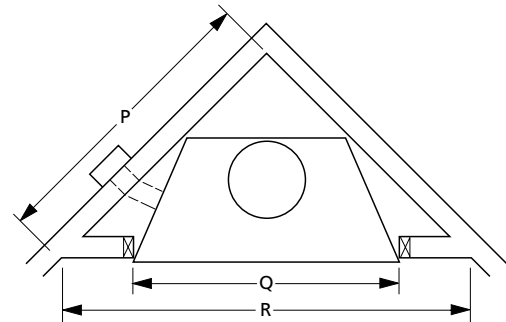

	WRT4038	WRT4043
M	50-7/8"	50-7/8"
N	49-1/4"	54"
O	26-1/4"	26-1/4"

	WRT4038	WRT4043
A	48"	52-3/4"
B	26-3/8"	31-1/8"
C	25-3/4"	25-3/4"
D	38"	42-3/4"
E	50"	54-3/4"
F	44-1/8"	44-1/8"
G	24-5/8"	24-5/8"
H	50-3/4"	50-3/4"
I	11-5/8"	11-5/8"
J	13-1/8"	13-1/8"
K	9-1/4"	9-1/4"
L	15-1/8"	15-1/8"

CORNER FRAMING SPECIFICATIONS

	WRT4038	WRT4043
P	54-5/8"	58"
Q	49-1/4"	54"
R	77-1/4"	82"

IMPORTANT NOTES:

As with any fireplace, this appliance is extremely hot during operation. Read and understand all operating instructions before using this appliance. For further information, consult your dealer.