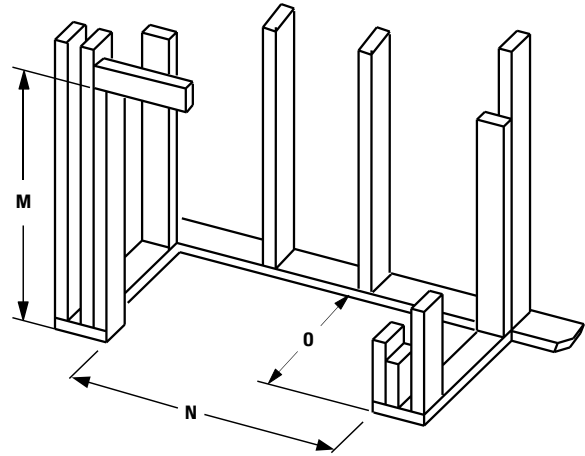

Ivory Split Herringbone

Ivory Split Stacked

OPTIONAL ACCESSORIES

- Bi-fold glass doors
- Outside air kits
- Gas logs

Bi-fold tempered glass doors are expertly crafted.

APPLIANCE SPECIFICATIONS

FLAT WALL FRAMING SPECIFICATIONS

	WRT4038	WRT4043
M	50-7/8"	50-7/8"
N	49-1/4"	54"
O	26-1/4"	26-1/4"

	WRT4038	WRT4043
A	48"	52-3/4"
B	26-3/8"	31-1/8"
C	25-3/4"	25-3/4"
D	38"	42-3/4"
E	50"	54-3/4"
F	44-1/8"	44-1/8"
G	24-5/8"	24-5/8"
H	50-3/4"	50-3/4"
I	11-5/8"	11-5/8"
J	13-1/8"	13-1/8"
K	9-1/4"	9-1/4"
L	15-1/8"	15-1/8"

CORNER FRAMING SPECIFICATIONS

	WRT4038	WRT4043
P	54-5/8"	58"
Q	49-1/4"	54"
R	77-1/4"	82"

IMPORTANT NOTES:

As with any fireplace, this appliance is extremely hot during operation. Read and understand all operating instructions before using this appliance. For further information, consult your dealer.