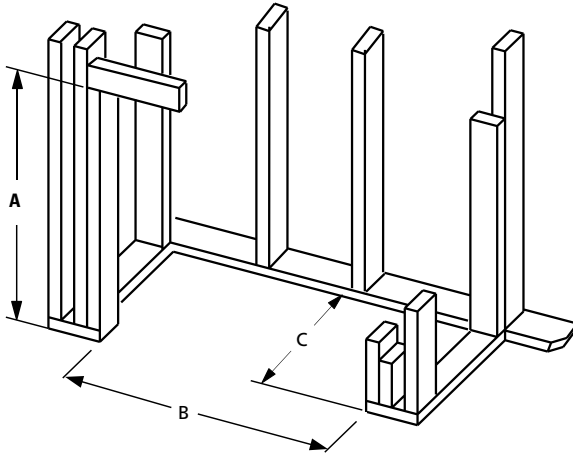

Platinum

Brushed Brass

Black

Bi-fold tempered glass doors are expertly crafted and finished in three options.

FLAT WALL FRAMING SPECIFICATIONS

	WRE4536	WRE4542	WRE4550
A	67-1/8"	67-1/8"	67-1/8"
B	45-1/4"	51-1/4"	59-1/4"
C	28-1/4"	30-1/8"	30-1/8"

CORNER FRAMING SPECIFICATIONS

	WRE4536	WRE4542	WRE4550
D	45-1/4"	51-1/4"	59-1/4"
E	86-1/2"	92"	100"
F	61"	65"	71"

APPLIANCE SPECIFICATIONS

	WRE4536	WRE4542	WRE4550
G	36"	42"	50"
H	45-1/8"	51-1/8"	59"
I	29"	30-1/2"	38-1/2"
J	26-5/8"	29"	28-1/2"
K	30"	30"	30"
L	49"	49"	49"
M	67"	67"	67"
N	10-1/2"	10-1/2"	10-1/2"
O	9-1/2"	9-1/2"	9-1/2"
P	3-1/2"	3-1/2"	3-1/2"
Q	7-1/4"	8-1/2"	8-1/2"
R	11"	13"	13"
S	15-1/4"	17"	17"