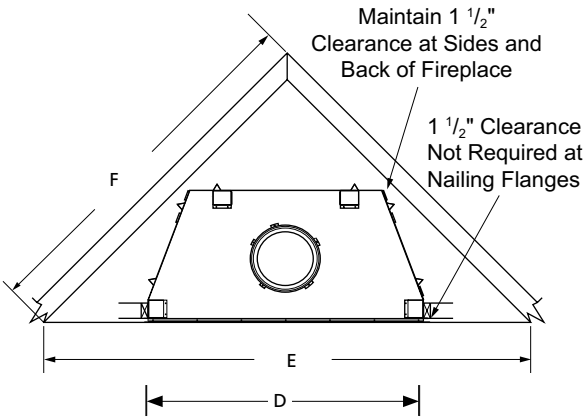

Platinum

Brushed Brass

Black

Bi-fold tempered glass doors are expertly crafted and finished in three options.

FLAT WALL FRAMING SPECIFICATIONS

	WRE4536	WRE4542	WRE4550
A	67-1/8"	67-1/8"	67-1/8"
B	45-1/4"	51-1/4"	59-1/4"
C	28-1/4"	30-1/8"	30-1/8"

CORNER FRAMING SPECIFICATIONS

	WRE4536	WRE4542	WRE4550
D	45-1/4"	51-1/4"	59-1/4"
E	86-1/2"	92"	100"
F	61"	65"	71"

APPLIANCE SPECIFICATIONS

	WRE4536	WRE4542	WRE4550
G	36"	42"	50"
H	45-1/8"	51-1/8"	59"
I	29"	30-1/2"	38-1/2"
J	26-5/8"	29"	28-1/2"
K	30"	30"	30"
L	49"	49"	49"
M	67"	67"	67"
N	10-1/2"	10-1/2"	10-1/2"
O	9-1/2"	9-1/2"	9-1/2"
P	3-1/2"	3-1/2"	3-1/2"
Q	7-1/4"	8-1/2"	8-1/2"
R	11"	13"	13"
S	15-1/4"	17"	17"