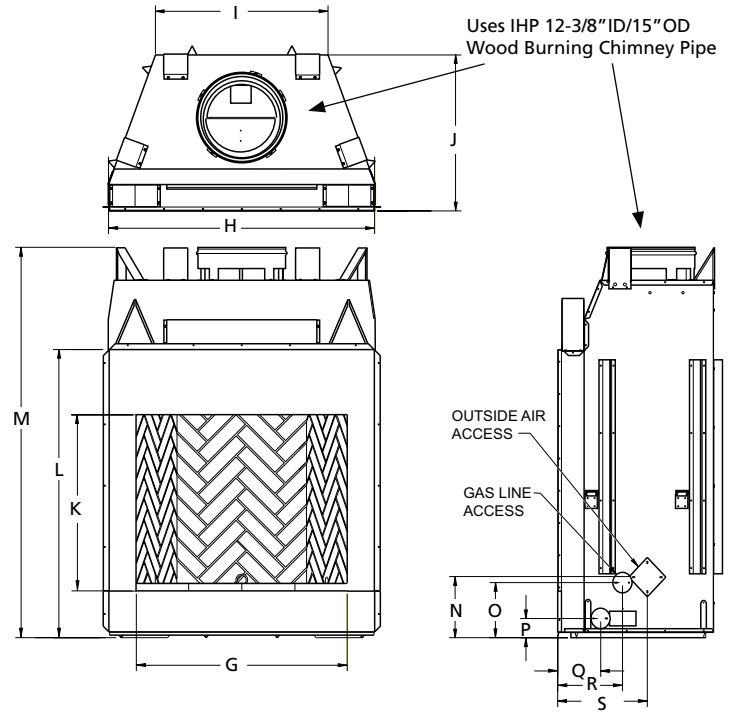

Platinum

Brushed Brass

Black

Bi-fold tempered glass doors are expertly crafted and finished in three options.

FLAT WALL FRAMING SPECIFICATIONS

	WRE4536	WRE4542	WRE4550
A	67-1/8"	67-1/8"	67-1/8"
B	45-1/4"	51-1/4"	59-1/4"
C	28-1/4"	30-1/8"	30-1/8"

CORNER FRAMING SPECIFICATIONS

	WRE4536	WRE4542	WRE4550
D	45-1/4"	51-1/4"	59-1/4"
E	86-1/2"	92"	100"
F	61"	65"	71"

APPLIANCE SPECIFICATIONS

	WRE4536	WRE4542	WRE4550
G	36"	42"	50"
H	45-1/8"	51-1/8"	59"
I	29"	30-1/2"	38-1/2"
J	26-5/8"	29"	28-1/2"
K	30"	30"	30"
L	49"	49"	49"
M	67"	67"	67"
N	10-1/2"	10-1/2"	10-1/2"
O	9-1/2"	9-1/2"	9-1/2"
P	3-1/2"	3-1/2"	3-1/2"
Q	7-1/4"	8-1/2"	8-1/2"
R	11"	13"	13"
S	15-1/4"	17"	17"