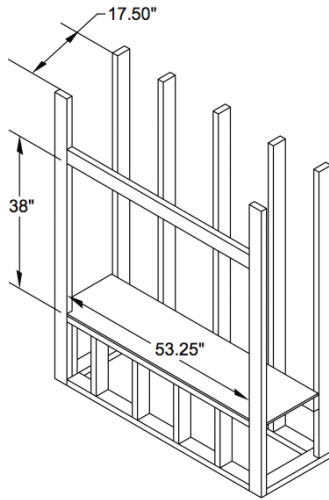

(Optional)

Choose from three decorative face trim to customize your décor.

Aged Silver

Aged Copper

Black

FRAMING SPECIFICATIONS

ONE SIDED APPLICATION

SEE-THROUGH APPLICATION