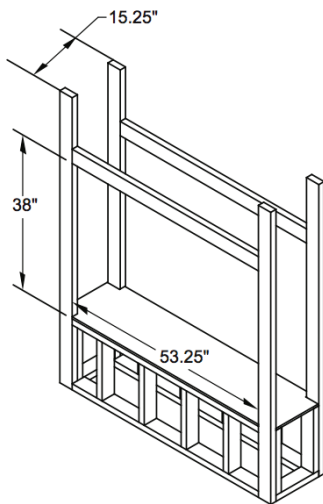

(Optional)

Choose from three decorative face trim to customize your décor.

Aged Silver

Aged Copper

Black

FRAMING SPECIFICATIONS

ONE SIDED APPLICATION

SEE-THROUGH APPLICATION