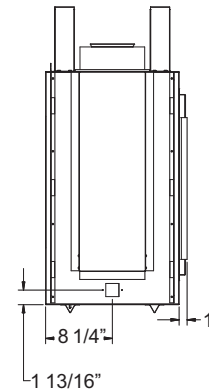

APPLIANCE SPECIFICATIONS

On the Cover: VRL4543 with standard Clear Glass Media and optional Decorative Face Trim

IMPORTANT NOTES:

As with any fireplace, this appliance is extremely hot during operation. Read and understand all operating instructions before using this appliance. For further information, consult your dealer.

Local conditions, such as elevation and choice of fuel will affect overall appearance of the fire and heating performance. Performance can also vary with home design and insulation, ceiling height, accessories chosen and appliance location.

Diagrams, illustrations and photographs are not to scale — consult installation instructions. Product designs, materials, dimensions, specifications, colors and prices are subject to change or discontinuance without notice.

FIREPLACE EFFICIENCIES

MODEL	FUEL	BTU/HR	AFUE*
VRL4543	NG	25,000-39,000	99.9%
VRL4543	LP	29,000-37,000	99.9%

*Annual Fuel Utilization Efficiency (AFUE) is the recognized U.S. rating system for the total efficiency of heating products.