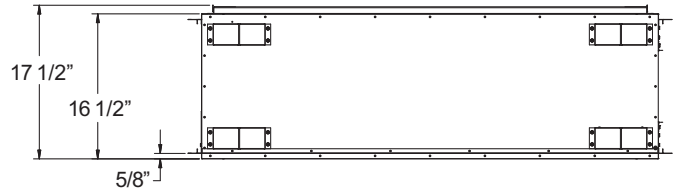

APPLIANCE SPECIFICATIONS

On the Cover: VRL4543 with standard Clear Glass Media and optional Decorative Face Trim

IMPORTANT NOTES:

As with any fireplace, this appliance is extremely hot during operation. Read and understand all operating instructions before using this appliance. For further information, consult your dealer.

Local conditions, such as elevation and choice of fuel will affect overall appearance of the fire and heating performance. Performance can also vary with home design and insulation, ceiling height, accessories chosen and appliance location.

Diagrams, illustrations and photographs are not to scale — consult installation instructions. Product designs, materials, dimensions, specifications, colors and prices are subject to change or discontinuance without notice.

FIREPLACE EFFICIENCIES

MODEL	FUEL	BTU/HR	AFUE*
VRL4543	NG	25,000-39,000	99.9%
VRL4543	LP	29,000-37,000	99.9%

*Annual Fuel Utilization Efficiency (AFUE) is the recognized U.S. rating system for the total efficiency of heating products.

© 2018 Innovative Hearth Products

785433M 11/18

Visit us online
SuperiorFireplaces.us.com