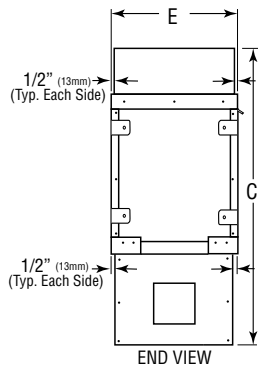

## APPLIANCE SPECIFICATIONS

	VRE4636	VRE4648	VRE4660	VRE4672
A	40"	52"	64"	76"
B	36"	48"	60"	72"
C	37-1/2"	37-1/2"	37-1/2"	37-1/2"
D	16"	16"	16"	16"
E*	16-1/4"*	16-1/4"*	16-1/4"*	16-1/4"*
F	11-1/2"	11-1/2"	11-1/2"	11-1/2"
G	8-3/4"	8-3/4"	8-3/4"	8-3/4"

\* Subtract 1/4" for see-through applications.

## FRAMING SPECIFICATIONS

	VRE4636	VRE4648	VRE4660	VRE4672
A	40-1/2"	52-1/2"	64-1/2"	76-1/2"
B	37-3/4"	37-3/4"	37-3/4"	37-3/4"
C' SINGLE SIDED DEPTH	16-1/4"	16-1/4"	16-1/4"	16-1/4"
C <sup>2</sup> SEE-THROUGH DEPTH	15"	15"	15"	15"