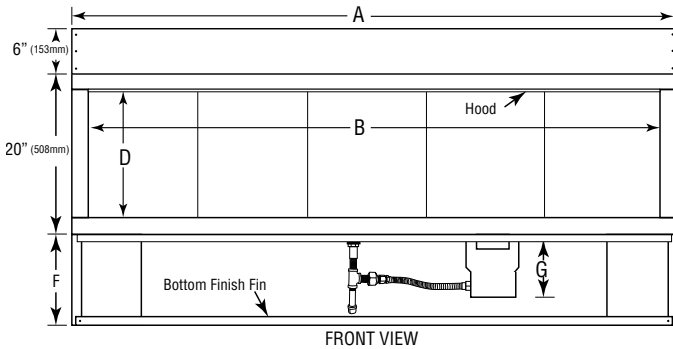

## APPLIANCE SPECIFICATIONS

	VRE4636	VRE4648	VRE4660	VRE4672
A	40"	52"	64"	76"
B	36"	48"	60"	72"
C	37-1/2"	37-1/2"	37-1/2"	37-1/2"
D	16"	16"	16"	16"
E*	16-1/4"*	16-1/4"*	16-1/4"*	16-1/4"*
F	11-1/2"	11-1/2"	11-1/2"	11-1/2"
G	8-3/4"	8-3/4"	8-3/4"	8-3/4"

\* Subtract 1/4" for see-through applications.