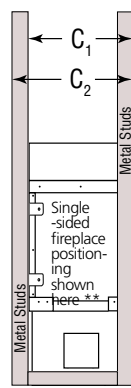

## APPLIANCE SPECIFICATIONS

	VRE4636	VRE4648	VRE4660	VRE4672
A	40"	52"	64"	76"
B	36"	48"	60"	72"
C	37-1/2"	37-1/2"	37-1/2"	37-1/2"
D	16"	16"	16"	16"
E*	16-1/4"*	16-1/4"*	16-1/4"*	16-1/4"*
F	11-1/2"	11-1/2"	11-1/2"	11-1/2"
G	8-3/4"	8-3/4"	8-3/4"	8-3/4"

\* Subtract 1/4" for see-through applications.

## FRAMING SPECIFICATIONS

	VRE4636	VRE4648	VRE4660	VRE4672
A	40-1/2"	52-1/2"	64-1/2"	76-1/2"
B	37-3/4"	37-3/4"	37-3/4"	37-3/4"
C' SINGLE SIDED DEPTH	16-1/4"	16-1/4"	16-1/4"	16-1/4"
C <sup>2</sup> SEE-THROUGH DEPTH	15"	15"	15"	15"