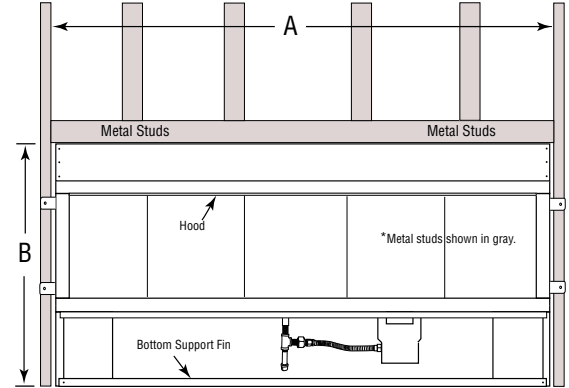

FRAMING SPECIFICATIONS

	VRE4636	VRE4648	VRE4660	VRE4672
A	40-1/2"	52-1/2"	64-1/2"	76-1/2"
B	37-3/4"	37-3/4"	37-3/4"	37-3/4"
C' SINGLE SIDED DEPTH	16-1/4"	16-1/4"	16-1/4"	16-1/4"
C² SEE-THROUGH DEPTH	15"	15"	15"	15"

FIREPLACE BTU OPERATING RANGE

MODEL	FUEL	BTU/HR
VRE4636	NG	18,500-31,000
VRE4636	LP	19,500-30,000
VRE4648	NG	24,500-43,500
VRE4648	LP	29,000-42,500
VRE4660	NG	36,000-50,000
VRE4660	LP	36,000-50,000
VRE4672	NG	42,000-65,000
VRE4672	LP	45,000-60,000

On the Cover: VRE4672 shown with Diamond Crystal large crushed glass media.

IMPORTANT NOTES:

As with any fireplace, this appliance is extremely hot during operation. Read and understand all operating instructions before using this appliance. For further information, consult your dealer.

Local conditions, such as elevation and choice of fuel will affect overall appearance of the fire and heating performance. Performance can also vary with home design and insulation, ceiling height, accessories chosen and appliance location.

Diagrams, illustrations and photographs are not to scale — consult installation instructions. Product designs, materials, dimensions, specifications, colors and prices are subject to change or discontinuance without notice.

© 2018 Innovative Hearth Products

785704M 11/18

Visit us online
SuperiorFireplaces.us.com

Report MH #60069