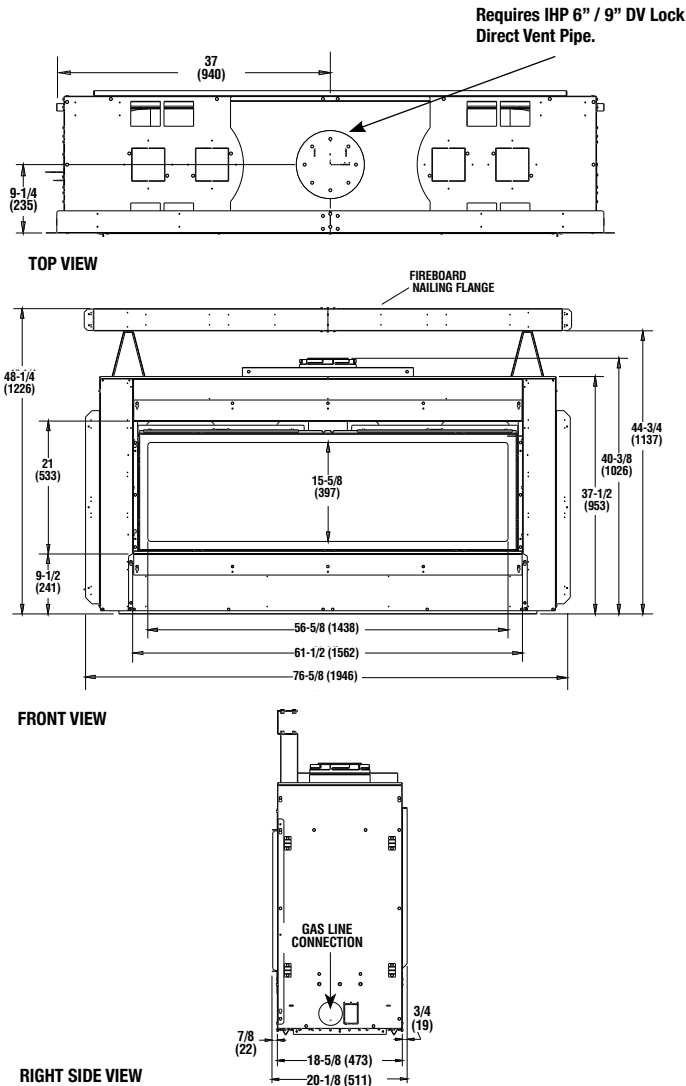

APPLIANCE SPECIFICATIONS

- REFER TO INSTALLATION MANUAL FOR ALL REQUIRED CLEARANCES TO COMBUSTIBLES.

FIREPLACE BTU OPERATING RANGE

MODEL	FUEL	BTU/HR	AFUE	P4
DRL 6060-B	NG	40,000-28,000	52.6	55.1
DRL 6060-B	LP	40,000-30,000	52.6	54.0

IMPORTANT NOTES:

As with any fireplace, this appliance is extremely hot during operation. Read and understand all operating instructions before using this appliance. For further information, consult your dealer.

Local conditions, such as elevation and choice of fuel will affect overall appearance of the fire and heating performance. Performance can also vary with home design and insulation, ceiling height, accessories chosen and appliance location.

Diagrams, illustrations and photographs are not to scale — consult installation instructions. Product designs, materials, dimensions, specifications, colors and prices are subject to change or discontinuance without notice.

© 2020 Innovative Hearth Products

785729M 06/20

Visit us online
SuperiorFireplaces.us.com