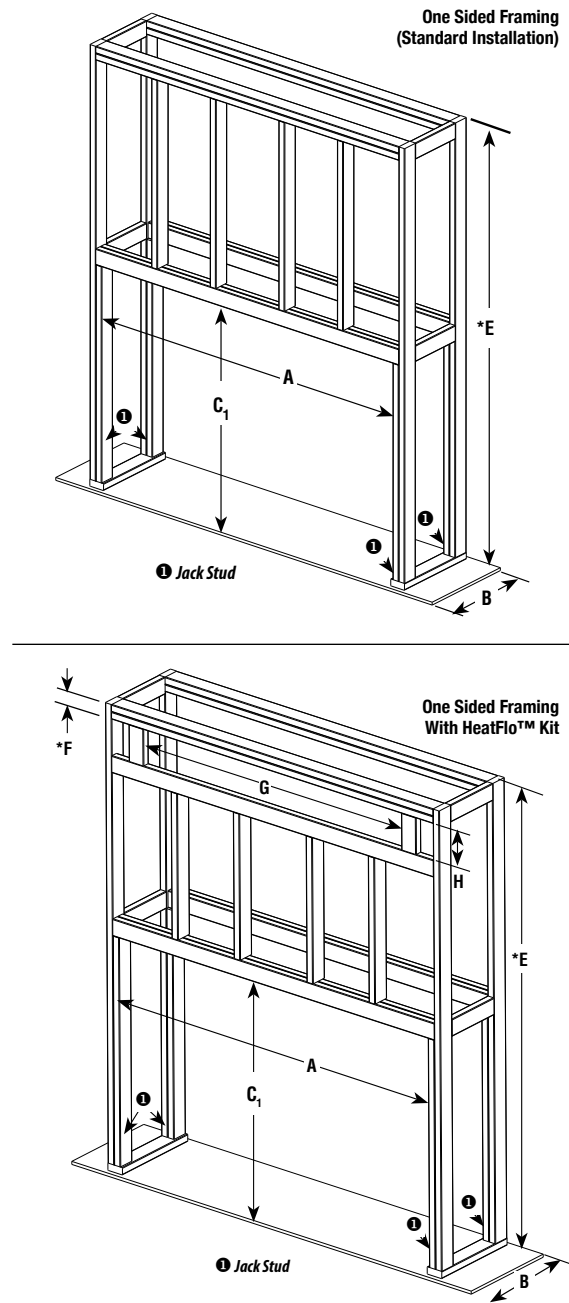

Diagrams, illustrations and photographs are not to scale — consult installation instructions. Product designs, materials, dimensions, specifications, colors and prices are subject to change or discontinuance without notice.

© 2020 Innovative Hearth Products

785729M 06/20

Visit us online
SuperiorFireplaces.us.com

FRAMING SPECIFICATIONS

DRL 6060 FRAMING DIMENSIONS

60" Models	A	B	C ₁	E	F	G	H
One Sided Framing	74-1/4"	19-1/2"	48-1/2"	84"	—	—	—
One Sided Framing HeatFlo Kit	74-1/4"	19-1/2"	48-1/2"	84"	3"	62"	7-1/2"