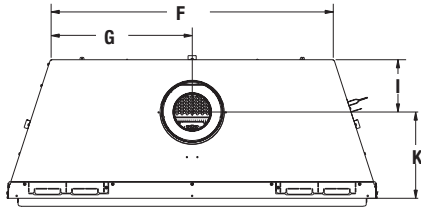

## APPLIANCE SPECIFICATIONS

\* C and D are viewing area dimensions

FRONT VIEW

LEFT SIDE VIEW

RIGHT SIDE VIEW

	DRL2035	DRL2045
A	24-3/4"	24-3/4"
B	23-1/4"	23-1/4"
C	16-3/4"	16-3/4"
D	31"	41"
E	35-1/2"	45-1/2"
F	24-3/4"	34-3/4"
G	12-3/8"	17-3/8"
H	32-7/8"	42-7/8"
I	6-1/2"	6-1/2"
J	17"	17"
K	10-5/8"	10-5/8"