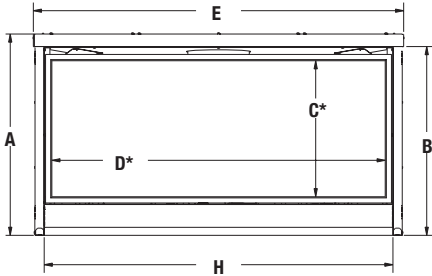

## APPLIANCE SPECIFICATIONS

\* C and D are viewing area dimensions

FRONT VIEW

LEFT SIDE VIEW

RIGHT SIDE VIEW

	DRL2035	DRL2045
A	24-3/4"	24-3/4"
B	23-1/4"	23-1/4"
C	16-3/4"	16-3/4"
D	31"	41"
E	35-1/2"	45-1/2"
F	24-3/4"	34-3/4"
G	12-3/8"	17-3/8"
H	32-7/8"	42-7/8"
I	6-1/2"	6-1/2"
J	17"	17"
K	10-5/8"	10-5/8"