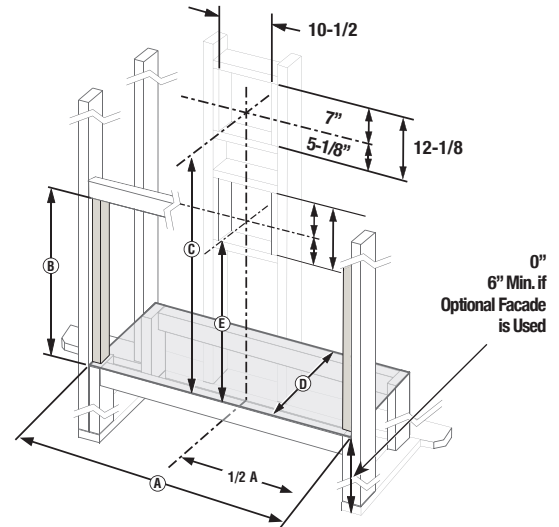

FRAMING SPECIFICATIONS

MODEL	A	B	C	D	E
DRL2035	35-7/8"	29"	42"	18"	31-1/2"
DRL2045	45-7/8"	29"	42"	18"	31-1/2"

C = Height for installations with 12" section directly off unit then elbow

D = for flush framing.

E = Height for installations with elbow directly off unit (see note below)

* Minimum opening size; additional 1/8" per side is recommended.

NOTE: Framing specifications do NOT apply for flexible venting. When using flexible venting, refer to the kit requirements for framing specifications.

NOTE: It is strongly recommended to install at least 1 ft of vertical rise directly off top of unit.

NOTE: Framing construction to be 2 x 4, or larger.

Refer to Installation Manual for all required clearances to combustibles.

On the Cover: DRL2035 fireplace with reflective black crushed glass media

© 2019 Innovative Hearth Products
785726M 08/19

Visit us online
SuperiorFireplaces.us.com