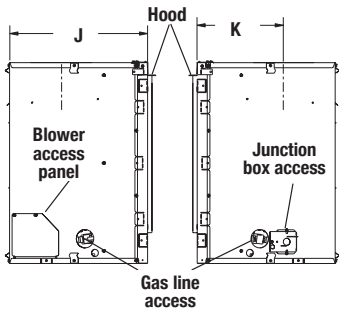

## CONTROL

Thermostatic  
Remote  
(Optional)

Hand-Held  
On/Off  
Remote  
(Optional)

## APPLIANCE SPECIFICATIONS

\* C and D are viewing area dimensions

FRONT VIEW

LEFT SIDE VIEW

RIGHT SIDE VIEW

	DRL2035	DRL2045
A	24-3/4"	24-3/4"
B	23-1/4"	23-1/4"
C	16-3/4"	16-3/4"
D	31"	41"
E	35-1/2"	45-1/2"
F	24-3/4"	34-3/4"
G	12-3/8"	17-3/8"
H	32-7/8"	42-7/8"
I	6-1/2"	6-1/2"
J	17"	17"
K	10-5/8"	10-5/8"