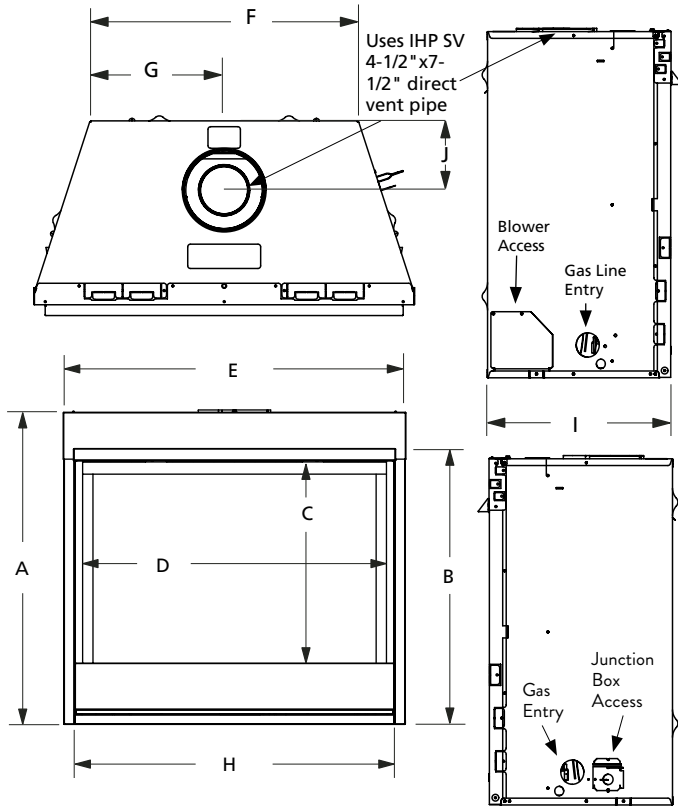

*All applicable models comply with ANSI Z21.50/88 barrier requirements.

INTERIOR

(Standard)

Black Painted Interior

APPLIANCE SPECIFICATIONS

	DRC2033	DRC2035	DRC2040	DRC2045
A	30-1/8"	32-1/8"	37-1/8"	37-1/8"
B	26-1/4"	28-3/4"	33-1/4"	33-1/4"
C	18-5/16"	22-1/4"	27-1/4"	27-1/4"
D	30-1/2"	32-3/8"	37-3/8"	42-3/8"
E	33-5/8"	35-1/4"	40-1/4"	45-1/4"
F	21-7/8"	25"	30"	35"
G	10-15/16"	12-1/2"	15"	17-1/2"
H	31"	32-7/8"	37-7/8"	42-7/8"
I	14"	17"	17"	17"
J	5-3/4"	6-7/8"	6-7/8"	6-7/8"

FRAMING SPECIFICATIONS

	DRC2033	DRC2035	DRC2040	DRC2045
WIDTH	33-3/4"	35-3/8"	40-3/8"	45-3/8"
HEIGHT	34-1/4"	36-1/4"	41-1/4"	41-1/4"
DEPTH	14-1/2"	18-1/2"	18-1/2"	18-1/2"

* Includes 4" for fold-up standoffs