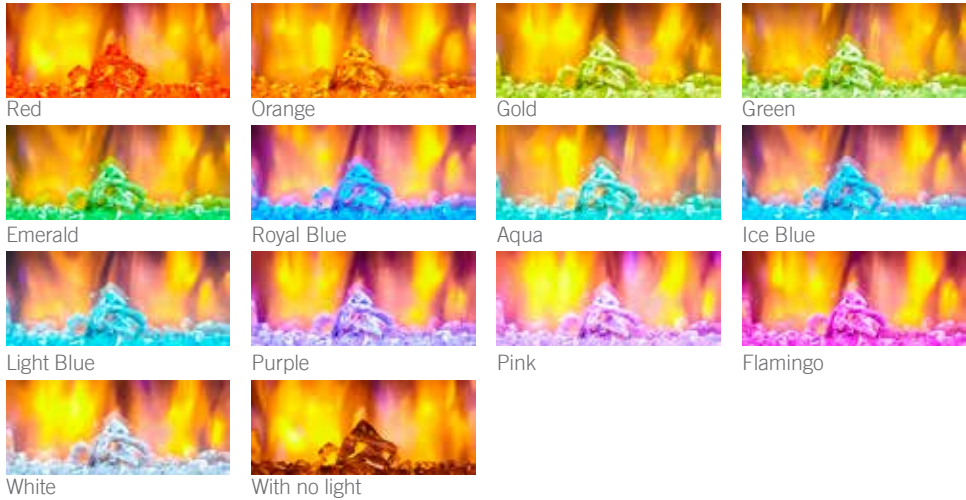

#### Four flame colors

LED flame technology delivers enhanced energy efficiency and maintenance-free enjoyment in your choice of four flame colors.

## Fourteen ember bed colors

The Allusion Platinum's ember bed is lit with the glow from long-lasting LED lights and provides 13 individual color options as well as the option to continuously rotate through all the colors.

## Multiple media options

Clear crystals  
(standard)

Ceramic white stones  
(standard)

Driftwood Logs  
(optional accessory)