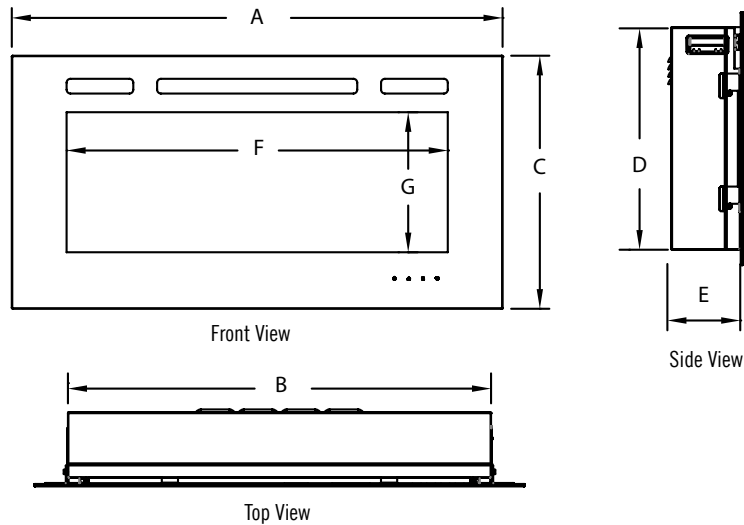

Specifications & Dimensions

Model	BTU Output	Width			Height			Depth		Viewing Area (F x G)
		Front (A)	Back (B)	Framing*	Front (C)	Back (D)	Framing*	Unit (E)	Framing*	
SF-ALL40-BK	5,000	40-1/2" [1029]	35" [889]	36" [914]	20-1/4" [515]	17-13/16" [453]	18-1/8" [461]	5-15/16" [151]	6" [152]	31-3/8" x 11-1/4" [797 x 285]
SF-ALL48-BK	5,000	48-7/16" [1230]	42-13/16" [1088]	44-5/16" [1126]	20-1/4" [515]	17-13/16" [453]	18-1/8" [461]	5-15/16" [151]	6" [152]	39-3/8" x 11-1/4" [1000 x 285]
SF-ALL60-BK	5,000	60-1/4" [1530]	54-5/8" [1388]	56-1/8" [1426]	20-1/4" [515]	17-13/16" [453]	18-1/8" [461]	5-15/16" [151]	6" [152]	51-3/16" x 11-1/4" [1300 x 285]
SF-ALL84-BK	5,000	83-7/8" [2130]	78-1/4" [1988]	79-1/2" [2019]	20-1/4" [515]	17-13/16" [453]	18-1/8" [461]	5-15/16" [151]	6" [152]	74-7/8" x 11-1/4" [1902 x 285]

*Reflects installation into a 6" interior wall. Framing may need to be adjusted when installing in an exterior wall requiring insulation. Refer to installation manual for details.