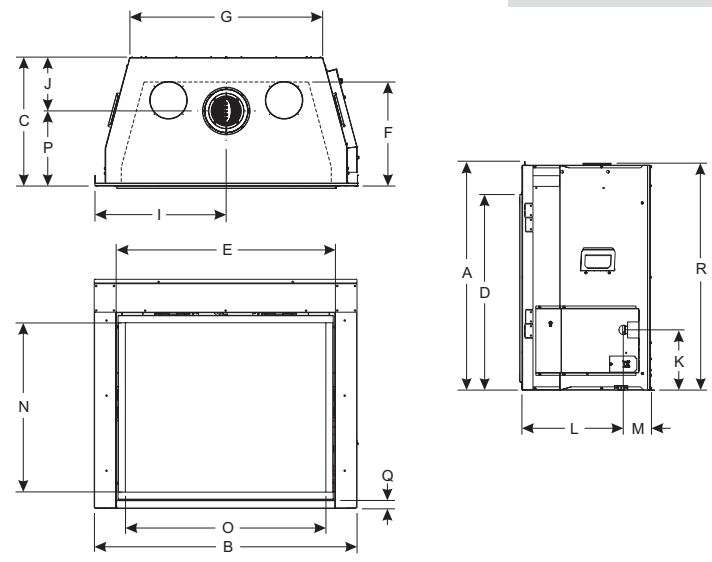

Dimensions (in inches)		
DIMENSION	DVCT36CBP	DVCT40CBP
A	40 3/4	42 3/4
B	45	49
C	22 1/8	24
D	34 1/2	36 1/2
E	36 7/8	40 13/16
F	17 1/4	16 7/8
G	33	36 1/8
H	N/A	N/A
I	22 1/2	24 1/2
J	10 1/4	10 1/16
K	11 1/4	11 1/4
L	17	19 3/8
M	5 1/8	5 3/16
N	28 3/8	31 1/2
O	31 3/4	37 3/8
P	12	14
Q	1 1/2	1 1/2
R	40 5/16	42 5/16

Btus (Max / Min)		
	DVCT36CBP	DVCT40CBP
Natural	40,000 / 11,000*	47,500 / 14,500*
LP	40,000 / 13,000*	45,000 / 16,000*

*Minimum with front burner only

Framing Dimensions (in inches)		
	DVCT36CBP	DVCT40CBP
Height	51 1/2	53 1/2
Width	45 1/2	49 1/2
Depth	22 1/8	24

Specifications	
Type of Gas	Natural or LP
Iron Pipe Size (N.P.T.)	1/2-inch
Ignition System	Multifunction Remote
Venting	5 x 8 inch

Warranty
10-year limited warranty on combustion chamber, limited lifetime on glass. All other parts carry a three-year limited warranty. All remote controls carry a one-year limited warranty.