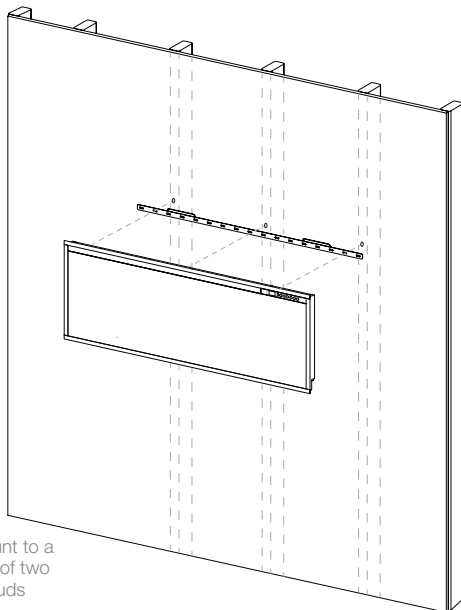

Framing:

Installation - 2 Mounting Options

Must mount to a minimum of two (2) wall studs