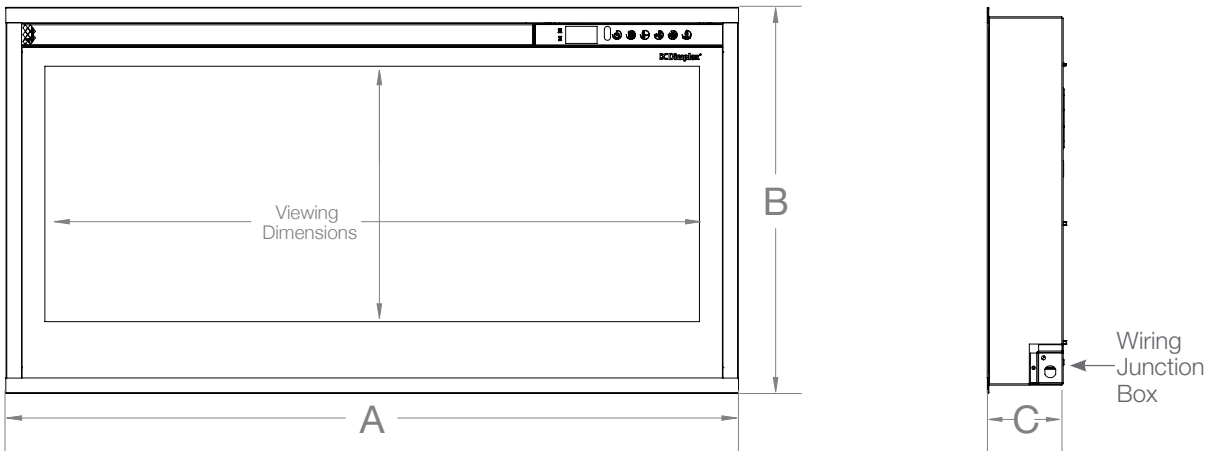

### Product Dimensions:

Product	A WIDTH (in/cm)	B HEIGHT (in/cm)	C DEPTH (in/cm)	VIEWING DIMENSION - WxH (in/cm)
PLF3614-XS	37-1/4 (94.6)	19-5/8 (49.7)	3-7/8 (9.8)	33-1/4 x 12-5/8 (84.5 x 32.2)