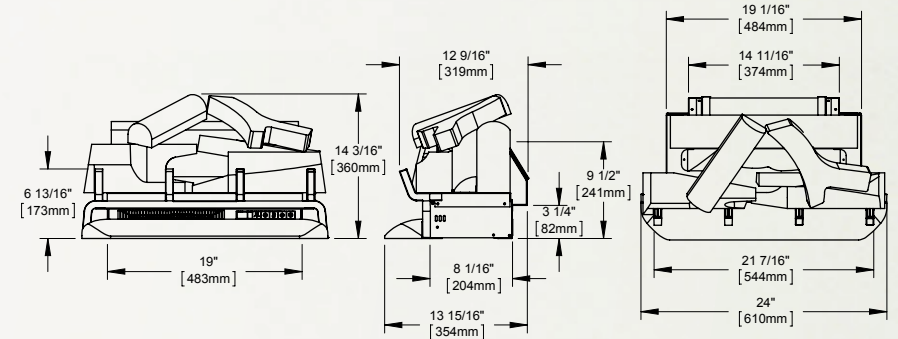

Woodland™ 24

NEFI24H

Shown on page 22 & 23

Model	BTU's	Watts	Height	Front Width	Depth	Installation	Mobile Home Certified	Blower	Remote Control
NEFI24H	5,000	1,500	14 1/16"	24"	14 1/16"	Insert	Yes	Standard	Standard

Certified under Canadian and American National Standards.