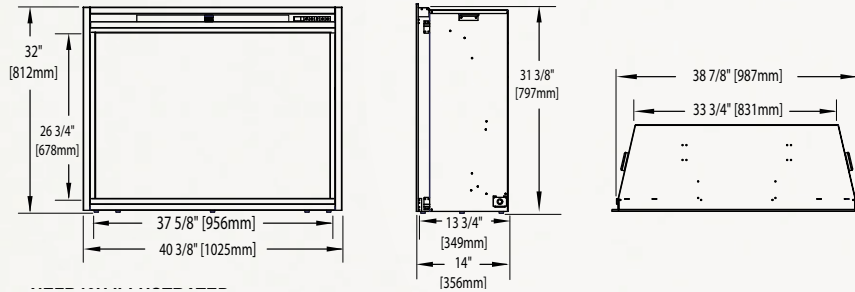

Ascent™ 40
NEFB40H
Shown on pages 6 & 7

Model	120V BTU's (Input)	240V BTU's (Input)	120V Watts	240V Watts	Height		Front Width		Depth		Installation	Mobile Home Certified	Blower	Remote Control	Ember Bed	
					Actual	Framing	Actual	Framing	Actual	Framing					Logs	Glass
NEFB40H	5,000	9,000	1,500	2650	31 7/8"	31 3/8"	40 1/4"	39 1/2"	14"	14 1/2"	Insert	Yes	Standard	Standard	Standard	N/A

Certified under Canadian and American National Standards.