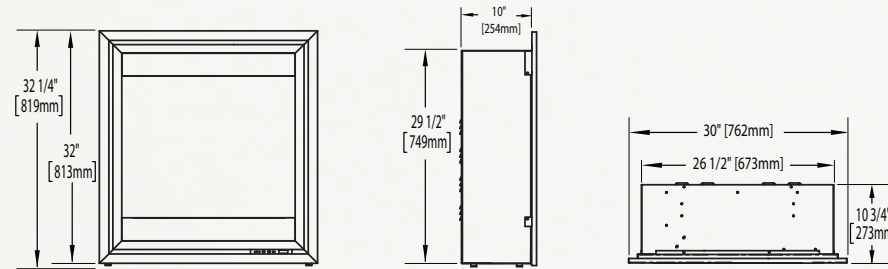

Tranquille™ 30
NEFB30GL
Shown on pages 8 & 9

Model	BTU's	Watts	Height		Front Width		Depth		Installation	Mobile Home Certified	Blower	Remote Control	Ember Bed	
			Actual	Framing	Actual	Framing	Actual	Framing					Logs	Glass
NEFB30GL	5,000	1,500	20 1/8"	19 3/4"	29"	28"	9 1/2"	10"	Insert	Yes	Standard	Standard	Standard	N/A

Certified under Canadian and American National Standards.

Figures may vary with individual conditions such as floor plan layout, insulation value/heat loss of the house and geographical location. Measurements to be used as a guide only. Consult your owner's manual for complete and up-to-date installation instructions and proper clearances to combustible materials.