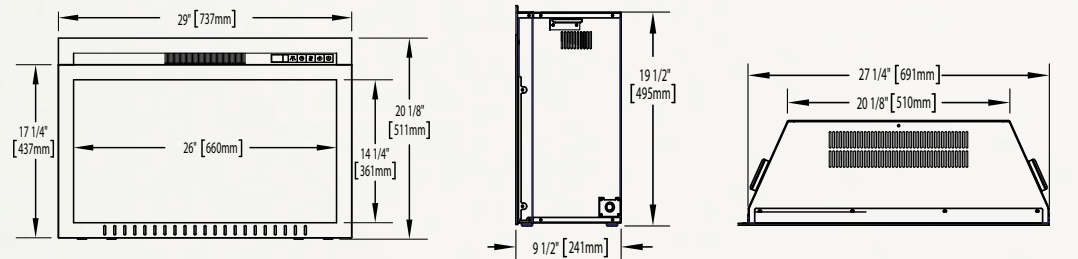

Cinema™ Glass 29
NEFB29HG-3A
Shown on pages 20 & 21

Model	BTU's	Watts	Height		Front Width		Depth		Installation	Mobile Home Certified	Blower	Remote Control	Ember Bed	
			Actual	Framing	Actual	Framing	Actual	Framing					Logs	Glass
NEFB29HG-3A	5,000	1,500	20 1/8"	19 3/4"	29"	28"	9 1/2"	10"	Insert	Yes	Standard	Standard	N/A	Standard

Certified under Canadian and American National Standards.

Figures may vary with individual conditions such as floor plan layout, insulation value/heat loss of the house and geographical location. Measurements to be used as a guide only. Consult your owner's manual for complete and up-to-date installation instructions and proper clearances to combustible materials.