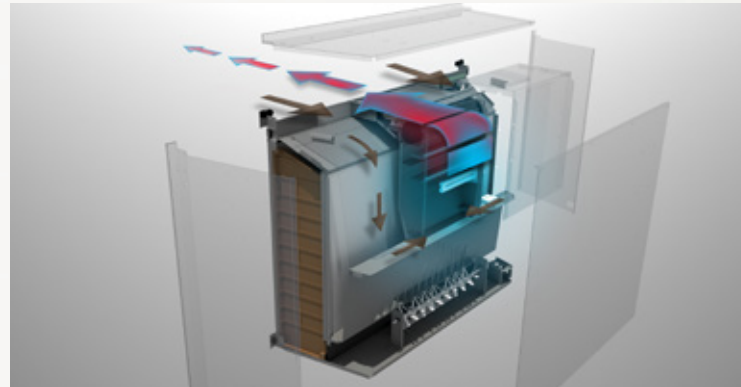

REALISTIC LOG SET

Realistic logset and ember bed slowly die out when turned off for an authentic fireplace experience (Cinema™ Series)

Front Heat

Napoleon's built-in electric fireplaces are designed to blow heat out the front of the unit allowing a more efficient and direct route to zone heating your room.