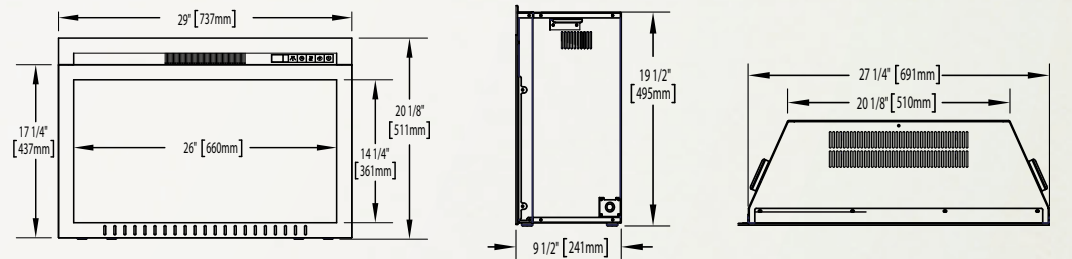

Cinema™ 29
NEFB29H-3A
Shown on pages 14 & 15

Model	BTU's	Watts	Height		Front Width		Depth		Installation	Mobile Home Certified	Blower	Remote Control	Ember Bed	
			Actual	Framing	Actual	Framing	Actual	Framing					Logs	Glass
NEFB29H-3A	5,000	1,500	20 1/8"	19 3/4"	29"	28"	9 1/2"	10"	Insert	Yes	Standard	Standard	Standard	N/A

Certified under Canadian and American National Standards.

Figures may vary with individual conditions such as floor plan layout, insulation value/heat loss of the house and geographical location. Measurements to be used as a guide only. Consult your owner's manual for complete and up-to-date installation instructions and proper clearances to combustible materials.