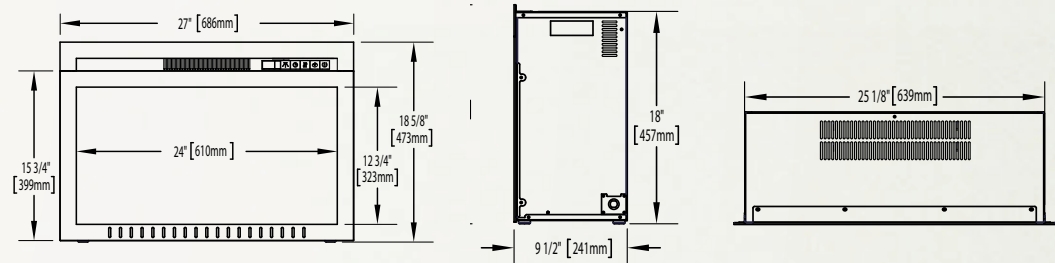

Cinema™ 27
NEFB27H-3A
Shown on pages 12 & 13

Model	BTU's	Watts	Height		Front Width		Depth		Installation	Mobile Home Certified	Blower	Remote Control	Ember Bed	
			Actual	Framing	Actual	Framing	Actual	Framing					Logs	Glass
NEFB27H-3A	5,000	1,500	18 7/16"	18 1/4"	27"	26"	9 1/2"	10"	Insert	Yes	Standard	Standard	Standard	N/A

Certified under Canadian and American National Standards.