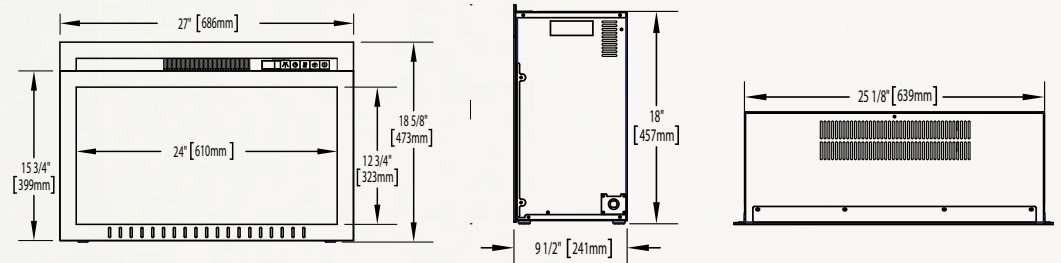

Cinema™ Glass 27
NEFB27HG-3A
Shown on pages 18 & 19

Model	BTU's	Watts	Height		Front Width		Depth		Installation	Mobile Home Certified	Blower	Remote Control	Ember Bed	
			Actual	Framing	Actual	Framing	Actual	Framing					Logs	Glass
NEFB27HG-3A	5,000	1,500	18 7/16"	18 1/4"	27"	26"	9 1/2"	10"	Insert	Yes	Standard	Standard	N/A	Standard

Certified under Canadian and American National Standards.