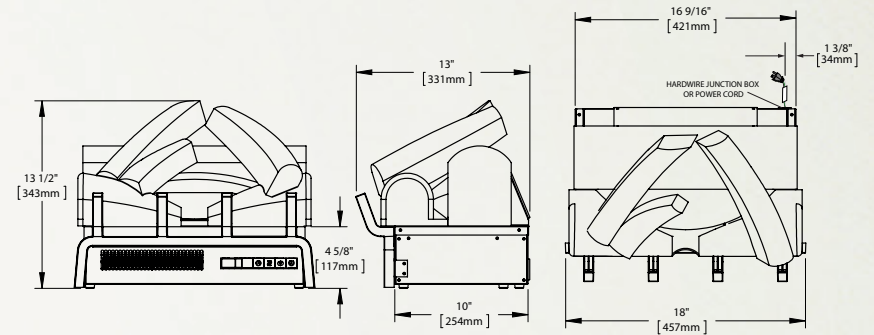

Woodland™ 18

NEFI18H

Shown on pages 22 & 23

Model	BTU's	Watts	Height	Front Width	Depth	Installation	Mobile Home Certified	Blower	Remote Control
NEFI18H	5,000	1,500	13 1/2"	18"	13"	Insert	Yes	Standard	Standard

Certified under Canadian and American National Standards.