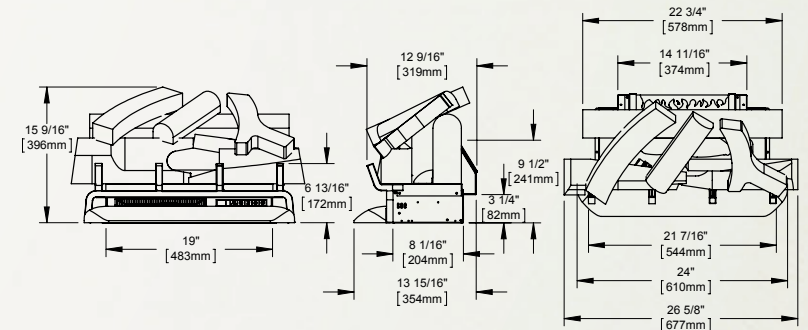

Woodland™ 27

NEFI27H

Shown on pages 22 & 23

Model	BTU's	Watts	Height	Front Width	Depth	Installation	Mobile Home Certified	Blower	Remote Control
NEFI27H	5,000	1,500	15 9/16"	26 5/8"	14 1/16"	Insert	Yes	Standard	Standard

Certified under Canadian and American National Standards.

Figures may vary with individual conditions such as floor plan layout, insulation value/heat loss of the house and geographical location. Measurements to be used as a guide only. Consult your owner's manual for complete and up-to-date installation instructions and proper clearances to combustible materials.