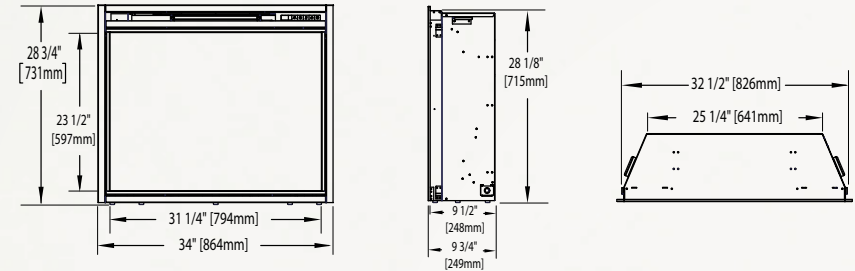

Ascent™ 33
NEFB33H
Shown on pages 4 & 5

Model	120V BTU's (Input)	240V BTU's (Input)	120V Watts	240V Watts	Height		Front Width		Depth		Installation	Mobile Home Certified	Blower	Remote Control	Ember Bed	
					Actual	Framing	Actual	Framing	Actual	Framing					Logs	Glass
NEFB33H	5,000	9,000	1,500	2650	28 3/4"	28 1/2"	34"	33 1/4"	9.5"	10"	Insert	Yes	Standard	Standard	Standard	N/A

Certified under Canadian and American National Standards.