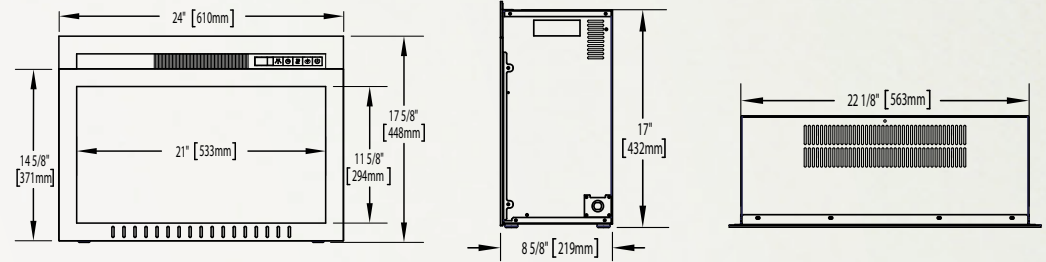

Cinema™ 24
NEFB24H-3A
Shown on pages 10 & 11

Model	BTU's	Watts	Height		Front Width		Depth		Installation	Mobile Home Certified	Blower	Remote Control	Ember Bed	
			Actual	Framing	Actual	Framing	Actual	Framing					Logs	Glass
NEFB24H-3A	5,000	1,500	17 7/8"	17 1/4"	24"	23"	8 5/8"	9"	Insert	Yes	Standard	Standard	Standard	N/A

Certified under Canadian and American National Standards.