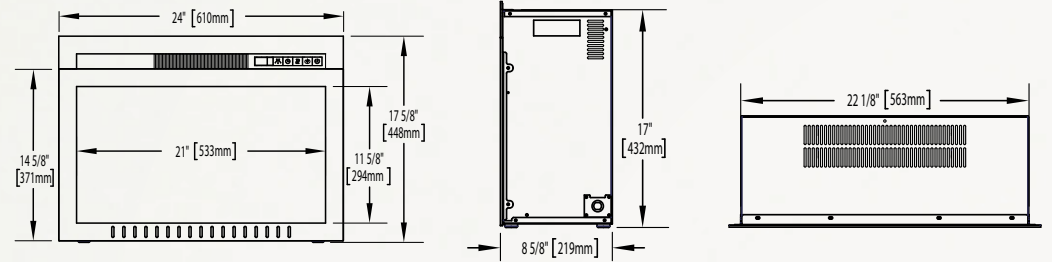

Cinema™ Glass 24
NEFB24HG-3A
Shown on pages 16 & 17

Model	BTU's	Watts	Height		Front Width		Depth		Installation	Mobile Home Certified	Blower	Remote Control	Ember Bed	
			Actual	Framing	Actual	Framing	Actual	Framing					Logs	Glass
NEFB24HG-3A	5,000	1,500	17 7/8"	17 1/4"	24"	23"	8 5/8"	9"	Insert	Yes	Standard	Standard	N/A	Standard

Certified under Canadian and American National Standards.