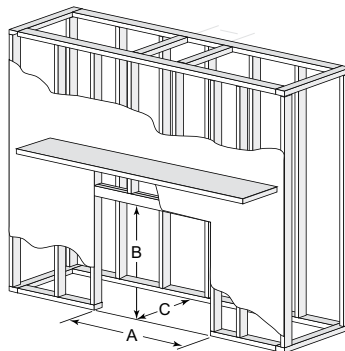

Venting

- B-Vent: 6" B-vent pipe

Dimensions

Model	A	B	C
RBV4236I	41 in.	36 in.	23-3/4 in.
RBV4842I	47 in.	42 in.	29-3/4 in.

Dimensions

Model	A Rough Opening (Width)	B Rough Opening (Height)	C Rough Opening (Depth)
RBV4236I	42 in.	39-3/4 in.	22 in.
RBV4842I	48 in.	39-3/4 in.	22 in.

Clearances

Model	A	B	C
RBV4236I	42 in.	48 in.	22 in.
RBV4842I	48 in.	51-1/4 in.	22 in.

The rough framing dimensions shown represent the distance from stud to stud only and do not take into consideration the addition of drywall. Please refer to installation instructions for complete specifications and drawings when installing this product. Go to www.majesticproducts.com to download.