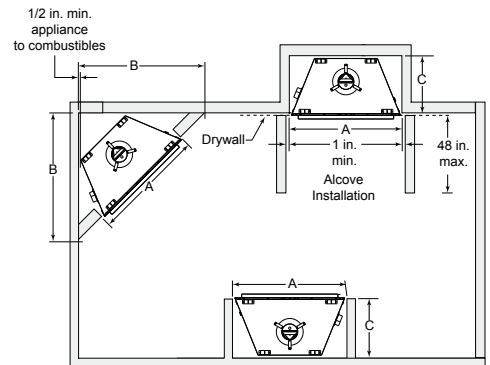

Venting

- B-Vent: 6" B-vent pipe

Dimensions

Model	A	B	C
RBV4236I	41 in.	36 in.	23-3/4 in.
RBV4842I	47 in.	42 in.	29-3/4 in.

Dimensions

Model	A Rough Opening (Width)	B Rough Opening (Height)	C Rough Opening (Depth)
RBV4236I	42 in.	39-3/4 in.	22 in.
RBV4842I	48 in.	39-3/4 in.	22 in.

Clearances

Model	A	B	C
RBV4236I	42 in.	48 in.	22 in.
RBV4842I	48 in.	51-1/4 in.	22 in.

The rough framing dimensions shown represent the distance from stud to stud only and do not take into consideration the addition of drywall. Please refer to installation instructions for complete specifications and drawings when installing this product. Go to www.majesticproducts.com to download.