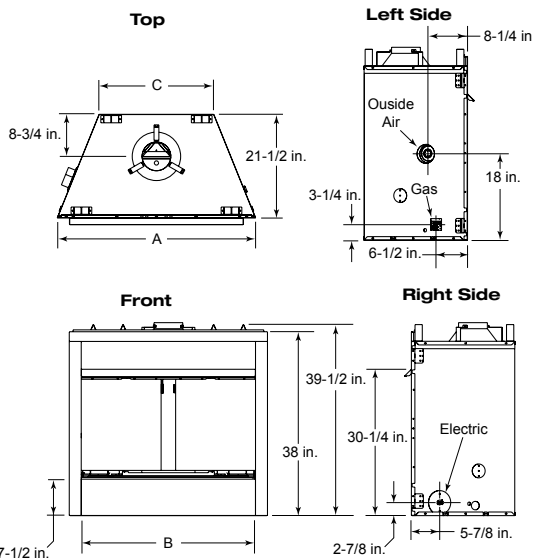

Venting

- B-Vent: 6" B-vent pipe

Dimensions

Model	A	B	C
RBV4236I	41 in.	36 in.	23-3/4 in.
RBV4842I	47 in.	42 in.	29-3/4 in.

Dimensions

Model	A Rough Opening (Width)	B Rough Opening (Height)	C Rough Opening (Depth)
RBV4236I	42 in.	39-3/4 in.	22 in.
RBV4842I	48 in.	39-3/4 in.	22 in.

Clearances

Model	A	B	C
RBV4236I	42 in.	48 in.	22 in.
RBV4842I	48 in.	51-1/4 in.	22 in.

The rough framing dimensions shown represent the distance from stud to stud only and do not take into consideration the addition of drywall. Please refer to installation instructions for complete specifications and drawings when installing this product. Go to www.majesticproducts.com to download.