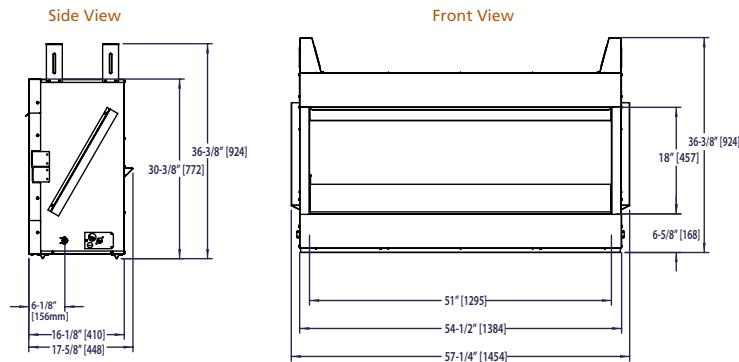

LANAI

Model	Front Width		Back Width		Height		Depth		Viewing Area	BTU/hr Input
	Unit	Framing	Unit	Framing	Unit	Framing	Unit	Framing		
Lanai	57-1/4" [1454]	57-3/4" [1467]	57-1/4" [1454]	57-3/4" [1467]	36-3/8" [924]	39-1/2" [1003]	17-5/8" [448]	17-5/8" [448]	51" x 18" [1295 x 457]	55,000