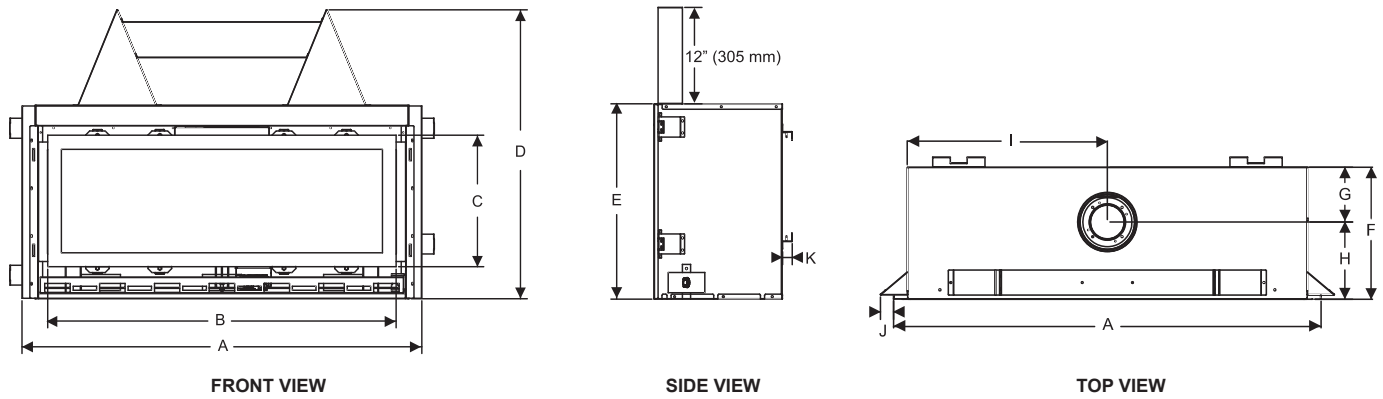

2-inch Surround

4-inch Surround

TIDEWATER

Laser-cut from a single piece of metal, the Tidewater is available in matte black or hammered pewter.

DIMENSIONS & SPECIFICATIONS

MODEL	A	B	C	D	E	F	G	H	I	J	K
DVTL41BP90	51 1/16	44 1/2	16 1/2	36 5/8	24 5/8	15 13/16	6 9/16	9 1/4	23 7/8	1 9/16	1 1/4
DVLL41FP92	51 1/16	44 1/2	16 1/2	36 5/8	24 5/8	15 13/16	6 9/16	9 1/4	23 7/8	1 9/16	1 1/4