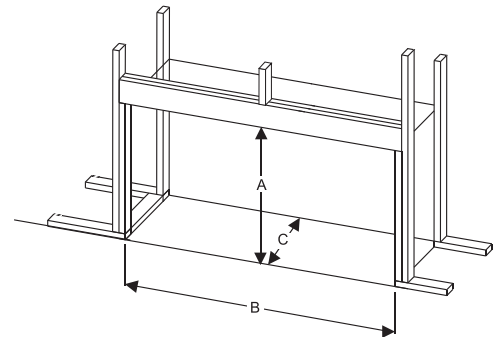

FRAMING DIMENSIONS

	INCHES
A	36 7/8
B	54 1/2
C	17 1/16

Empire is committed to continuous product improvement; specifications are subject to change without notice. Dimensions in this brochure are approximate; read and follow the framing dimensions in the owners manual supplied with your Empire product.

Empire Comfort Systems has manufactured safe, reliable heating systems since 1932. We take pride in our reputation for quality products, backed by the best sales, service, and distribution network in this industry. These fireplaces combine proven technologies with exceptional artistry and craftsmanship to add beauty and warmth to any home.

Refer to your Owner's Manual for complete installation and safety information.

IRON PIPE SIZE (N.P.T.): 1/2 inch

VENT PIPE SIZE: 4 x 6 5/8 inch

WARRANTY: 10-year Limited Warranty on Combustion Chamber, Limited Lifetime on Glass. All other parts carry a three-year limited warranty.

TYPE OF GAS (State on Order): Natural or LP