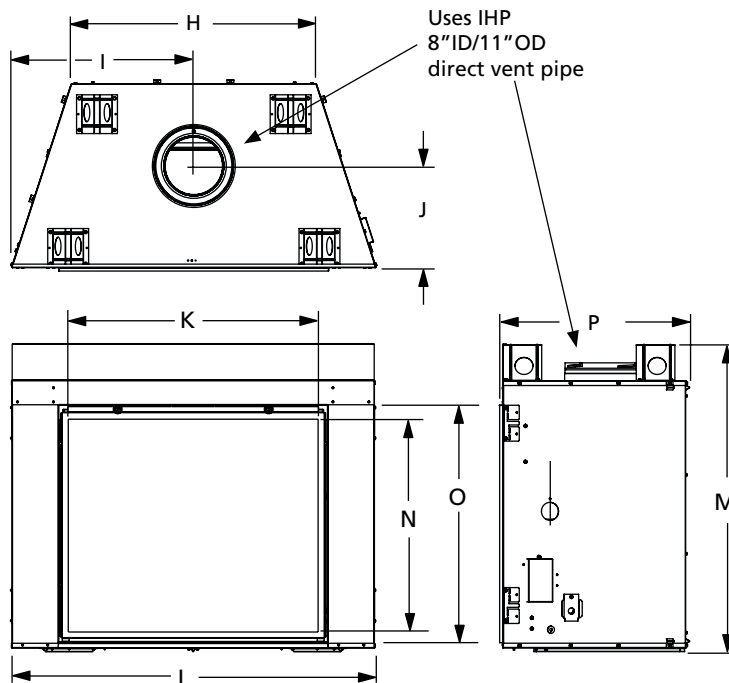

Classic Style

Mission Style

FLAT WALL FRAMING SPECIFICATIONS

	DRT6340	DRT6345
A	50-3/4"	56-7/8"
B	45"	50"
C	26"	26"

CORNER FRAMING SPECIFICATIONS

	DRT6340	DRT6345
D	50-5/8"	56-3/4"
E	83-5/8"	89-7/8"
F	41-7/8"	44-7/8"
G	59-1/8"	63-1/2"

APPLIANCE SPECIFICATIONS

	DRT6340	DRT6345
H	34"	40-1/8"
I	25-5/16"	28-3/8"
J	14-1/8"	14-1/8"
K	34-3/4"	40-59/64"
L	50-5/8"	56-11/16"
M	45"	50"
N	29-9/32"	34-1/2"
O	33-3/32"	38-3/32"
P	26-15/32"	26-15/32"