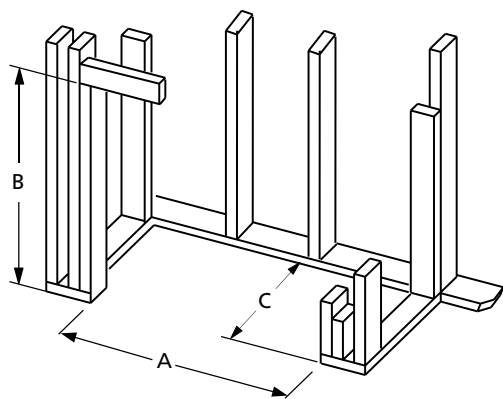

Classic Style

Mission Style

FLAT WALL FRAMING SPECIFICATIONS

	DRT6340	DRT6345
A	50-3/4"	56-7/8"
B	45"	50"
C	26"	26"

CORNER FRAMING SPECIFICATIONS

	DRT6340	DRT6345
D	50-5/8"	56-3/4"
E	83-5/8"	89-7/8"
F	41-7/8"	44-7/8"
G	59-1/8"	63-1/2"