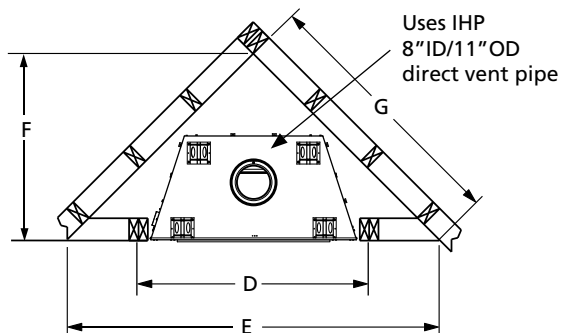

Classic Style

Mission Style

FLAT WALL FRAMING SPECIFICATIONS

	DRT6340	DRT6345
A	50-3/4"	56-7/8"
B	45"	50"
C	26"	26"

CORNER FRAMING SPECIFICATIONS

	DRT6340	DRT6345
D	50-5/8"	56-3/4"
E	83-5/8"	89-7/8"
F	41-7/8"	44-7/8"
G	59-1/8"	63-1/2"

APPLIANCE SPECIFICATIONS

	DRT6340	DRT6345
H	34"	40-1/8"
I	25-5/16"	28-3/8"
J	14-1/8"	14-1/8"
K	34-3/4"	40-59/64"
L	50-5/8"	56-11/16"
M	45"	50"
N	29-9/32"	34-1/2"
O	33-3/32"	38-3/32"
P	26-15/32"	26-15/32"