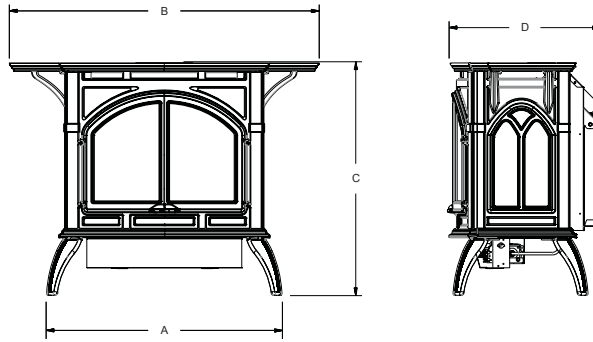

Model	A	B	C	D
VFD-20-CC	21 1/2	32 3/4	24 1/8	15 3/8
VFD-30-CC	28 1/16	37	27 3/4	17 1/8

Clearance to Combustible Materials			
Side Wall	6 in.	Adjacent Corner Wall	4 in.
Back Wall	2 in.	Ceiling	36 in.

Gas Inlet

Type of Gas	Natural or LP
Iron Pipe Size (N.P.T.)	3/8-inch
Ignition System	Millivolt (Standing Pilot/Piezo) or Intermittent Pilot

Warranty

All vent-free parts carry a five-year limited warranty with a five-year limited labor warranty. All remote controls carry a one-year limited warranty.

Empire Comfort Systems is committed to continuous product improvement; specifications are subject to change without notice. Flame size, shape and color will vary from photos.

Member of the following industry associations:

This appliance is design-certified to the ANSI standard by:

SINCE 1932

918 Freeburg Ave.
Belleville, IL 62220-2623
E-mail: info@empirecomfort.com
ECS-00805 2/08/19