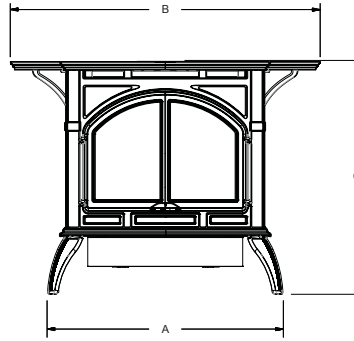

Model	A	B	C	D
DVP-20-CC	21 1/2	32 3/4	24 1/8	15 3/8
DVP-30-CC	28 1/16	37	27 3/4	17 1/8

Clearance to Combustible Materials			
Side Wall	6 in.	Adjacent Corner Wall	4 in.
Back Wall	2 in.	Ceiling	36 in.

Gas Inlet

Type of Gas	Natural or LP
Iron Pipe Size (N.P.T.)	1/2-inch DVP
Ignition System	Standing Pilot/Piezo or Intermittent Pilot

Warranty

10-year limited warranty on combustion chamber, limited lifetime on glass.

All other parts carry a three-year limited warranty.

All remote controls carry a one-year limited warranty.

Empire Comfort Systems is committed to continuous product improvement; specifications are subject to change without notice. Flame size, shape and color will vary from photos.

Member of the following industry associations:

This appliance is design-certified to the ANSI standard by:

SINCE 1932

918 Freeburg Ave.

Belleville, IL 62220-2623

E-mail: info@empirecomfort.com

ECS-00915 2/08/19