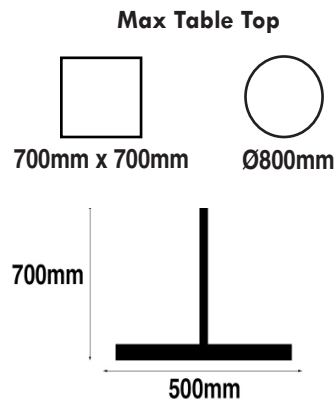

**Eurofit Bayside Chrome Base & Column**

**Overall Height:** 465mm

**Base Shape:** Round

**Base Size:** 500mm

**Base Finish:** Chrome

**Column Finish:** Chrome

Components	SKU
Base	TF30270
Column	TF31263
Website Ref	<a href="#">TFB1097</a>

**Eurofit Bayside Chrome Base & Column**

**Overall Height:** 700mm

**Base Shape:** Round

**Base Size:** 500mm

**Base Finish:** Chrome

**Column Finish:** Chrome

Components	SKU
Base	TF30270
Column	TF31261
Website Ref	<a href="#">TFB1098</a>

**Eurofit Bayside Chrome Base & Column**

**Overall Height:** 1075mm

**Base Shape:** Round

**Base Size:** 500mm

**Base Finish:** Chrome

**Column Finish:** Chrome

Components	SKU
Base	TF30270
Column	TF31265
Website Ref	<a href="#">TFB1099</a>

Dimensions not binding.