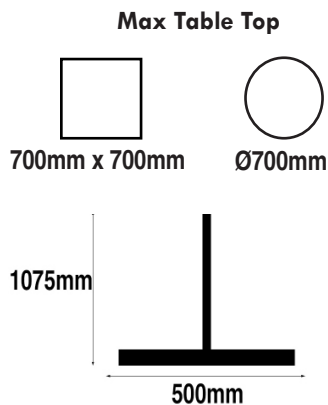

**Eurofit Bayside Chrome Base & Column**

**Overall Height:** 465mm

**Base Shape:** Round

**Base Size:** 500mm

**Base Finish:** Chrome

**Column Finish:** Chrome

Components	SKU
Base	TF30270
Column	TF31263
Website Ref	<a href="#">TFB1097</a>

**Eurofit Bayside Chrome Base & Column**

**Overall Height:** 700mm

**Base Shape:** Round

**Base Size:** 500mm

**Base Finish:** Chrome

**Column Finish:** Chrome

Components	SKU
Base	TF30270
Column	TF31261
Website Ref	<a href="#">TFB1098</a>

**Eurofit Bayside Chrome Base & Column**

**Overall Height:** 1075mm

**Base Shape:** Round

**Base Size:** 500mm

**Base Finish:** Chrome

**Column Finish:** Chrome

Components	SKU
Base	TF30270
Column	TF31265
Website Ref	<a href="#">TFB1099</a>

Dimensions not binding.