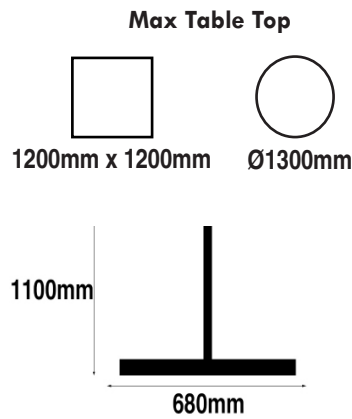

**Eurofit X-Large Vancouver Chrome Base & Column**

**Overall Height:** 690mm

**Base Shape:** Trumpet

**Base Size:** 680mm

**Base Finish:** Chrome

**Column Finish:** Chrome

| Components  | SKU     |
|-------------|---------|
| Base        | TF30013 |
| Column      | TF31209 |
| Website Ref | TFB1095 |

**Eurofit X-Large Vancouver Chrome Base & Column**

**Overall Height:** 1100mm

**Base Shape:** Trumpet

**Base Size:** 680mm

**Base Finish:** Chrome

**Column Finish:** Chrome

| Components  | SKU     |
|-------------|---------|
| Base        | TF30013 |
| Column      | TF31210 |
| Website Ref | TFB1096 |

HU17 0LA

Dimensions not binding.