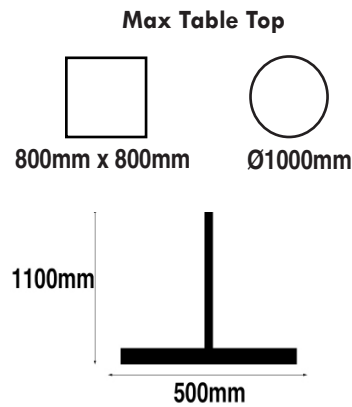

Eurofit Large Vancouver White Base & Column

Overall Height: 690mm

Base Shape: Trumpet

Base Size: 500mm

Base Finish: White

Column Finish: White

Components	SKU
Base	TF30006
Column	TF31212
Website Ref	TFB1087

Eurofit Large Vancouver White Base & Column

Overall Height: 1100mm

Base Shape: Trumpet

Base Size: 500mm

Base Finish: White

Column Finish: White

Components	SKU
Base	TF30006
Column	TF31213
Website Ref	TFB1088

Eurofit X-Large Vancouver Silver Base & Column

Overall Height: 690mm

Base Shape: Trumpet

Base Size: 680mm

Base Finish: White

Column Finish: White

Components	SKU
Base	TF30007
Column	TF31214
Website Ref	TFB1089

Dimensions not binding.