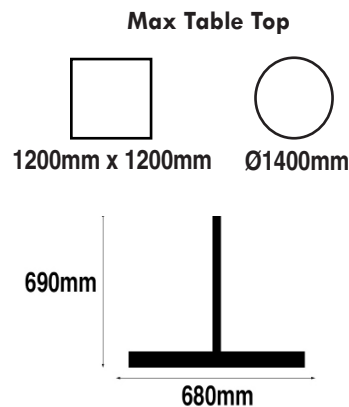

Eurofit Large Vancouver White Base & Column

Overall Height: 690mm

Base Shape: Trumpet

Base Size: 500mm

Base Finish: White

Column Finish: White

Components	SKU
Base	TF30006
Column	TF31212
Website Ref	TFB1087

Eurofit Large Vancouver White Base & Column

Overall Height: 1100mm

Base Shape: Trumpet

Base Size: 500mm

Base Finish: White

Column Finish: White

Components	SKU
Base	TF30006
Column	TF31213
Website Ref	TFB1088

Eurofit X-Large Vancouver Silver Base & Column

Overall Height: 690mm

Base Shape: Trumpet

Base Size: 680mm

Base Finish: White

Column Finish: White

Components	SKU
Base	TF30007
Column	TF31214
Website Ref	TFB1089

Dimensions not binding.