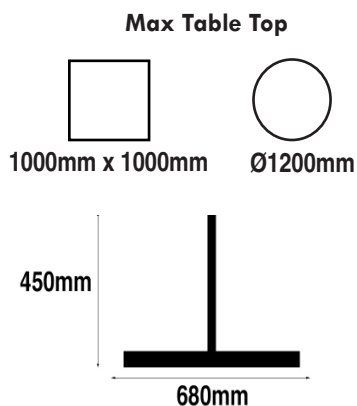

**Eurofit Large Vancouver Silver Base & Column**

**Overall Height:** 1100mm

**Base Shape:** Trumpet

**Base Size:** 500mm

**Base Finish:** Silver

**Column Finish:** Silver

Components	SKU
Base	TF30009
Column	TF31203
Website Ref	<a href="#">TFB1081</a>

**Eurofit X-Large Vancouver Silver Base & Column**

**Overall Height:** 450mm

**Base Shape:** Trumpet

**Base Size:** 680mm

**Base Finish:** Silver

**Column Finish:** Silver

Components	SKU
Base	TF30010
Column	TF31205
Website Ref	<a href="#">TFB1082</a>

**Eurofit X-Large Vancouver Silver Base & Column**

**Overall Height:** 690mm

**Base Shape:** Trumpet

**Base Size:** 680mm

**Base Finish:** Silver

**Column Finish:** Silver

Components	SKU
Base	TF30010
Column	TF31206
Website Ref	<a href="#">TFB1083</a>

Dimensions not binding.