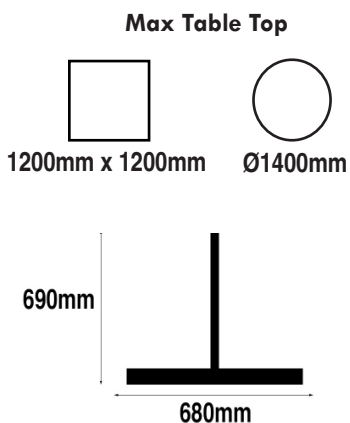

**Eurofit Large Vancouver Silver Base & Column**

**Overall Height:** 1100mm

**Base Shape:** Trumpet

**Base Size:** 500mm

**Base Finish:** Silver

**Column Finish:** Silver

Components	SKU
Base	TF30009
Column	TF31203
Website Ref	<a href="#">TFB1081</a>

**Eurofit X-Large Vancouver Silver Base & Column**

**Overall Height:** 450mm

**Base Shape:** Trumpet

**Base Size:** 680mm

**Base Finish:** Silver

**Column Finish:** Silver

Components	SKU
Base	TF30010
Column	TF31205
Website Ref	<a href="#">TFB1082</a>

**Eurofit X-Large Vancouver Silver Base & Column**

**Overall Height:** 690mm

**Base Shape:** Trumpet

**Base Size:** 680mm

**Base Finish:** Silver

**Column Finish:** Silver

Components	SKU
Base	TF30010
Column	TF31206
Website Ref	<a href="#">TFB1083</a>

Dimensions not binding.